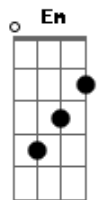

[Passagem]

D Eb Em A (I still love you)
D I used to believe
D7 That everything happens for a reason
Gm But I just can't find a reason
Bm E You'd wanna hurt me so bad

[Refrão]

G And what in the world did I do
D And what in the world did I do
A E G To deserve such a pain in my heart?
A Guess it's true, I'm never gettin' over you

[Final]

D Eb Em A I still love you
D Eb Em A I still love you
D Eb Em A I still love you
D Eb Em A D I still love, love yo__u
 E|-----0-----|

Acordes

© ukulele-chords.com

© ukulele-chords.com

© ukulele-chords.com