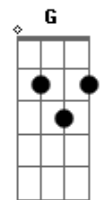

© ukulele-chords.com