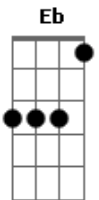

[Passagem]

D Eb Em A (I still love you)
D I used to believe
D7 That everything happens for a reason
Gm But I just can't find a reason
Bm E You'd wanna hurt me so bad

[Refrão]

G And what in the world did I do
D And what in the world did I do
A E G To deserve such a pain in my heart?
A Guess it's true, I'm never gettin' over you

[Final]

D Eb Em A I still love you
D Eb Em A I still love you
D Eb Em A I still love you
D Eb Em A D I still love, love yo__u
 E|-----0-----|

Acordes

© ukulele-chords.com

© ukulele-chords.com

© ukulele-chords.com