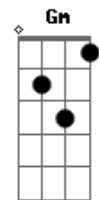

© ukulele-chords.com