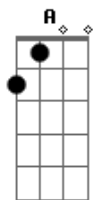

Madison Beer - Everything Happens For a Reason

tom:

Intro: **D7M** **D7M#** **Em** **A**
I still love you
D7M **D7M#** **Em** **A**
I still love you
D7M **D7M#** **Em** **A**
I still love you
D7M **D7M#** **Em** **A**
I still love you

D **D7M**
I used to believe
D7 **G**
That everything happens for a reason
Gm **D**
But I just can't find a reason
Bm7 **E**
You'd wanna hurt me so bad

D **D7M**
Can't get no relief
D7 **G**
Time moves on with the seasons
Gm **D**
But I still can't find a reason
Bm7 **E**
You'd wanna hurt me so bad

[Refrão]

G7M **E**
And what in the world did I do
D **D** **Bm7**
To deserve such a pain in my heart?
A **E** **G** **A**
Guess it's true, I'm never gettin' over you

[Passagem]

D7M **D7M#** **Em** **A**
(I still love you)
D **D7M**
I used to believe
D7 **G**
That everything happens for a reason
Gm **D**
But I just can't find a reason
Bm7 **E**
You'd wanna hurt me so bad

[Refrão]

And what in the world did I do
G7M **E**
And what in the world did I do
D **D** **Bm7**
To deserve such a pain in my heart?
A **E** **G** **A**
Guess it's true, I'm never gettin' over you

[Final]

D7M **D7M#** **Em** **A**
I still love you
D7M **D7M#** **Em** **A**
I still love you
D7M **D7M#** **Em** **A**
I still love you
D7M **D7M#** **Em** **A** **D**
I still love, love yo_u
E|-----0-----|

Acordes