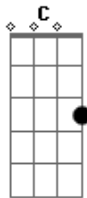

Madeleine Peyroux - Weary Blues From Waitin'

Tom: C
Intro: Am Am Am Am
Am Am Am E7

[Verse 1]

Am Dm Am
Weary blues from waitin'
Am B7 E7
Lord, I've been waitin' too long
Am Dm Am D7
These blues have got me cryin'
Am E7 Am D7
Oh, sweet daddy, please come home

[Verse 2]

Am Dm Am
The snow falls 'round my window
Am E7
But it can't chill my heart
Am Dm Am D7
Lord knows it died the day you left
Am E7 Am D7
My dream world fell a part.

[Verse 3]

Am Dm Am
Weary blues from waitin'
Am B7 E7
Lord, I've been waitin' too long
Am Dm Am D7
These blues have got me cryin'

Am E7 Am D7
Oh, sweet daddy, please come home
Am E7 Am (This chords is the first
beat of solo structure.)
Oh, sweet daddy, please come home

[TRUMPET SOLO] (same as verses)

Am Dm Am Am
Am B7 E7 E7
Am Dm Am D7
Am E7 Am D7

[Verse 4]

Am Dm Am
Thru tears I watch young lovers
Am E7
As they go strollin' by
Am Dm Am D7
Oh, all the things that might have been
Am E7 Am D7
God forgive me if I cry.

[Verse 5]

Am Dm Am
Weary blues from waitin'
Am B7 E7
Lord, I've been waitin' too long
Am Dm Am D7
These blues have got me cryin'
Am E7 Am D7
Oh, sweet daddy, please come home
Am E7 Am
Oh, sweet daddy, please come home

Acordes