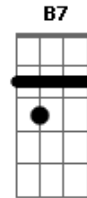

© ukulele-chords.com