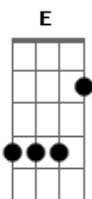

© ukulele-chords.com