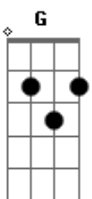

© ukulele-chords.com