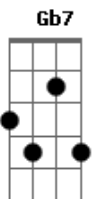

© ukulele-chords.com