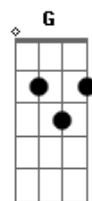

© ukulele-chords.com