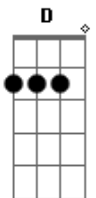

D G E7 A7sus4 D G E7
A7sus4

1. If you think that time will change your ways don't wait too long
2. If you think that time will change your ways don't wait too long
4. But if you think that time will change your ways don't wait too long
6. But if you think that time will change your ways don't wait too long
8. But if you think that time will change your ways don't wait too long

D G Gb7 Bm E7 A7sus4 D D

Bridge:

3. Maybe I've got a lot to learn Time can slip away
7. Maybe you and I've got a lot to learn Don't wanna waste another day

G Em7 Gb7 Bm E7 A7sus4 D D

3. Sometimes you gotta lose it all before you find your way
7. Maybe you gotta lose it all before you find your way

G Em7 Gb7 Bm E7 A7sus4

5. Guitar solo

----10-----9s10-----	9s10--9s10--9s10--9s10-
-8-----
-----10s11-----
-10s11-10s11-10s11-10s11-9--9h10h11
-----9--12--9-	-----
--7-----|
|-----|-----
|-----|-----
-----|-----
pre-bend pre-bend
--7-----7h8-9-----9b10-7--	b10-10r9---7---7-----
-----7-----9-----	-----
-9-----	-----
--9r8--	-----
-----	-----
trill

Outro:

9. Don't wait Mmmmmmm don't wait
D G E7 A7sus4 D G E7
A7sus4

D G E7 A7sus4 D G E7
A7sus4

Acordes

© ukulele-chords.com