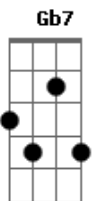

© ukulele-chords.com