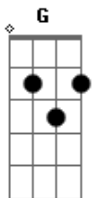

Madeleine Peyroux - Dont Wait Too Long

Tom: A

Genre: Jazz
 Tabbed by Stuart Lowe.

Chords, in order of appearance:

- D x 5 4 x 3 x
- G 7 x 5 7 x x
- E7 x 7 6 7 x x
- A7sus4 T5 x 5 7 x x Alt x 0 5 7 x x
- Gb7 x 9 8 9 x x
- Bm T7 9 x 7 x x Alt x 2 4 x 3 x
- E7 7 x 6 7 x x
- D x 5 5 x 3 x
- Em7 x 7 5 7 x x
- Gb7 9 x 8 9 x x

Notes: 'T' means use your thumb on the bottom E string. Or, if you lost your thumb feeding piranha fish, use the alternative shown. Lines of verse are numbered, played in order.

Intro: D G E7 A7sus4 D G
 E7 A7sus4

G Em7 Gb7 Bm E7 A7sus4

5. Guitar solo

-----	-----
----10-----9s10-----	9s10--9s10--9s10--9s10-
-8-----	
-----10s11-----	
-10s11-10s11-10s11-10s11-9--9h10h11	
-----9--12--9-	-----
--7-----	
-----	-----
-----	-----
-----	-----
pre-bend pre-bend	
-----	-----
-----	-----
-----	-----
--7-----7h8-9-----9b10-7--	b10-10r9---7---7-----
-----	-----
-----7-----9-----	-----
-9-----	-----
-----	-----
--9r8--	-----
-----	-----
 -----|-----
 trill

Outro:

9. Don't wait Mmmmmmm don't wait
 D G E7 A7sus4 D G E7
 A7sus4

D G E7 A7sus4 D G E7
 A7sus4

Acordes

© ukulele-chords.com

© ukulele-chords.com

© ukulele-chords.com

© ukulele-chords.com