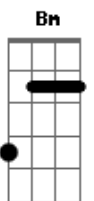

© ukulele-chords.com