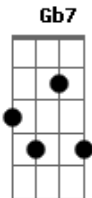

Madeleine Peyroux - Dont Wait Too Long

Tom: A

Genre: Jazz
 Tabbed by Stuart Lowe.

Chords, in order of appearance:

- D x 5 4 x 3 x
- G 7 x 5 7 x x
- E7 x 7 6 7 x x
- A7sus4 T5 x 5 7 x x Alt x 0 5 7 x x
- Gb7 x 9 8 9 x x
- Bm T7 9 x 7 x x Alt x 2 4 x 3 x
- E7 7 x 6 7 x x
- D x 5 5 x 3 x
- Em7 x 7 5 7 x x
- Gb7 9 x 8 9 x x

Notes: 'T' means use your thumb on the bottom E string. Or, if you lost your thumb feeding piranha fish, use the alternative shown. Lines of verse are numbered, played in order.

Intro: D G E7 A7sus4 D G
 E7 A7sus4

G Em7 Gb7 Bm E7 A7sus4

5. Guitar solo

-----	-----
----10-----9s10-----	9s10--9s10--9s10--9s10-
-8-----	
-----10s11-----	
-10s11-10s11-10s11-10s11-9--9h10h11	
-----9--12--9-	-----
--7-----	
-----	-----
-----	-----
-----	-----
pre-bend pre-bend	
-----	-----
-----	-----
-----	-----
--7-----7h8-9-----9b10-7--	b10-10r9---7---7-----
-----	-----
-----7-----9-----	-----
-9-----	-----
-----	-----
--9r8--	-----
-----	-----
 -----|-----
 trill

Outro:

9. Don't wait Mmmmmmm don't wait
 D G E7 A7sus4 D G E7
 A7sus4

D G E7 A7sus4 D G E7
 A7sus4

Acordes

© ukulele-chords.com

© ukulele-chords.com

© ukulele-chords.com

© ukulele-chords.com