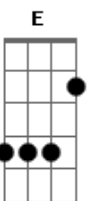

© ukulele-chords.com