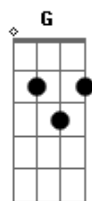

© ukulele-chords.com