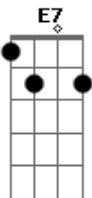

Madeleine Peyroux - Dont Wait Too Long

Tom: A

Genre: Jazz
 Tabbed by Stuart Lowe.

Chords, in order of appearance:

- D x 5 4 x 3 x
- G 7 x 5 7 x x
- E7 x 7 6 7 x x
- A7sus4 T5 x 5 7 x x Alt x 0 5 7 x x
- Gb7 x 9 8 9 x x
- Bm T7 9 x 7 x x Alt x 2 4 x 3 x
- E7 7 x 6 7 x x
- D x 5 5 x 3 x
- Em7 x 7 5 7 x x
- Gb7 9 x 8 9 x x

Notes: 'T' means use your thumb on the bottom E string. Or, if you lost your thumb feeding piranha fish, use the alternative shown. Lines of verse are numbered, played in order.

Intro: D G E7 A7sus4 D G
 E7 A7sus4

Outro:

9. Don't wait Mmmmmmm don't wait
 D G E7 A7sus4 D G E7
 A7sus4

D G E7 A7sus4 D G E7
 A7sus4

Acordes

© ukulele-chords.com

© ukulele-chords.com

© ukulele-chords.com

© ukulele-chords.com