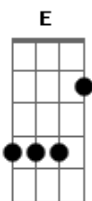

© ukulele-chords.com