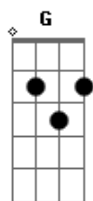

© ukulele-chords.com