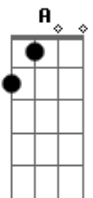

Madeleine Peyroux - Dont Wait Too Long

Tom: A

Genre: Jazz
 Tabbed by Stuart Lowe.

Chords, in order of appearance:

- D x 5 4 x 3 x
- G 7 x 5 7 x x
- E7 x 7 6 7 x x
- A7sus4 T5 x 5 7 x x Alt x 0 5 7 x x
- Gb7 x 9 8 9 x x
- Bm T7 9 x 7 x x Alt x 2 4 x 3 x
- E7 7 x 6 7 x x
- D x 5 5 x 3 x
- Em7 x 7 5 7 x x
- Gb7 9 x 8 9 x x

Notes: 'T' means use your thumb on the bottom E string. Or, if you lost your thumb feeding piranha fish, use the alternative shown. Lines of verse are numbered, played in order.

Intro: D G E7 A7sus4 D G
 E7 A7sus4

Outro:

9. Don't wait Mmmmmmm don't wait
 D G E7 A7sus4 D G E7
 A7sus4

D G E7 A7sus4 D G E7
 A7sus4

Acordes

© ukulele-chords.com

© ukulele-chords.com

© ukulele-chords.com

© ukulele-chords.com