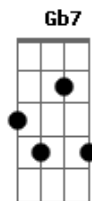

© ukulele-chords.com