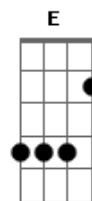

© ukulele-chords.com