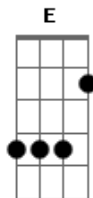

© ukulele-chords.com