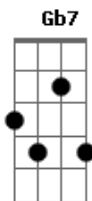

© ukulele-chords.com