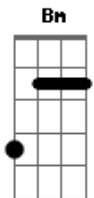

© ukulele-chords.com