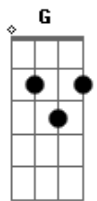

© ukulele-chords.com