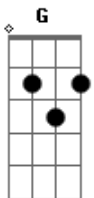

Mad Honey - Blue & You

tom:

Intro: Am F Am F

[Primeira Parte]

Am
Don't worry baby
F
I've been thinking about it
C
You've got a hand to hold
F
When I'm sleeping on the floor

Am
Hiding your face from me
F
Lift a finger to the heat
C
It's the words we speak
F
And the dangerous things we mean

[Solo 1] Am F
Am F

[Segunda Parte]

Am
Coming to terms with all
F
Your wildest feelings

Acordes

© ukulele-chords.com

© ukulele-chords.com

© ukulele-chords.com

© ukulele-chords.com