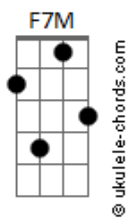

Mad Honey - Blue & You

tom:

Intro: Am7 F7M Am7 F7M

[Primeira Parte]

Am7
Don't worry baby
F7M
I've been thinking about it
C7M
You've got a hand to hold
F7M
When I'm sleeping on the floor

Am7
Hiding your face from me
F7M
Lift a finger to the heat
C7M
It's the words we speak
F7M
And the dangerous things we mean

[Refrão]

C7M F7M
I still believe it's true
C7M F7M
And I will believe you
C7M F7M
If all the world remains this shade of blue
C7M F7M
Then I'll forget it all but you

[Pós-Refrão]

F Am G
It's all blue and you
F Am G
All blue and you
F Am G
All blue and you
F Am G
All blue and you

[Solo 1] Am7 F7M
Am7 F7M

[Segunda Parte]

Am7
Coming to terms with all
F7M
Your wildest feelings

Acordes

C7M
Gotta be far from me
F7M
Cause some things never change

Am7
If there is a reason I'll be
F7M
Living without you
C7M
Please don't fade away
F7M
Even if I do

[Refrão]

C7M F7M
I still believe it's true
C7M F7M
And I will believe you
C7M F7M
If all the world remains this shade of blue
C7M F7M
Then I'll forget it all but you
[Pós-Refrão]

F Am G
It's all blue and you
F Am G
All blue and you
F Am G
All blue and you
F Am G
All blue and you

(Am7 F7M Am7 F7M)

[Solo 2] Am7 F7M
Am7 F7M

F Am G
Maybe we'll make it out alive
F Am G
Coming to terms we're gonna be wild

[Refrão Final]

C7M F7M
I still believe it's true
C7M F7M
And I will believe you
C7M F7M
If all the world remains this shade of blue
C7M F7M
Then I'll forget it all but you