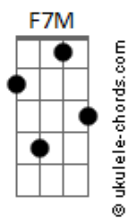

Mad Honey - Blue & You

tom:

Intro: Am7 F7M Am7 F7M

[Primeira Parte]

Am7
Don't worry baby
F7M
I've been thinking about it
C7M
You've got a hand to hold
F7M
When I'm sleeping on the floor

Am7
Hiding your face from me
F7M
Lift a finger to the heat
C7M
It's the words we speak
F7M
And the dangerous things we mean

[Refrão]

C7M F7M
I still believe it's true
C7M F7M
And I will believe you
C7M F7M
If all the world remains this shade of blue
C7M F7M
Then I'll forget it all but you

[Pós-Refrão]

F Am G
It's all blue and you
F Am G
All blue and you
F Am G
All blue and you
F Am G
All blue and you

[Solo 1] Am7 F7M
Am7 F7M

[Segunda Parte]

Am7
Coming to terms with all
F7M
Your wildest feelings

Acordes

C7M
Gotta be far from me
F7M
Cause some things never change

Am7
If there is a reason I'll be
F7M
Living without you
C7M
Please don't fade away
F7M
Even if I do

[Refrão]

C7M F7M
I still believe it's true
C7M F7M
And I will believe you
C7M F7M
If all the world remains this shade of blue
C7M F7M
Then I'll forget it all but you
[Pós-Refrão]

F Am G
It's all blue and you
F Am G
All blue and you
F Am G
All blue and you
F Am G
All blue and you

(Am7 F7M Am7 F7M)

[Solo 2] Am7 F7M
Am7 F7M

F Am G
Maybe we'll make it out alive
F Am G
Coming to terms we're gonna be wild

[Refrão Final]

C7M F7M
I still believe it's true
C7M F7M
And I will believe you
C7M F7M
If all the world remains this shade of blue
C7M F7M
Then I'll forget it all but you