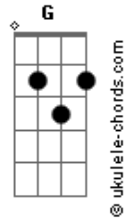

Mad Honey - Blue & You

tom:

Intro: Am7 F7M Am7 F7M

[Primeira Parte]

Am7
Don't worry baby
F7M
I've been thinking about it
C7M
You've got a hand to hold
F7M
When I'm sleeping on the floor

Am7
Hiding your face from me
F7M
Lift a finger to the heat
C7M
It's the words we speak
F7M
And the dangerous things we mean

[Refrão]

C7M F7M
I still believe it's true
C7M F7M
And I will believe you
C7M F7M
If all the world remains this shade of blue
C7M F7M
Then I'll forget it all but you

[Pós-Refrão]

F Am G
It's all blue and you
F Am G
All blue and you
F Am G
All blue and you
F Am G
All blue and you

[Solo 1] Am7 F7M
Am7 F7M

[Segunda Parte]

Am7
Coming to terms with all
F7M
Your wildest feelings

Acordes

C7M
Gotta be far from me
F7M
Cause some things never change

Am7
If there is a reason I'll be
F7M
Living without you
C7M
Please don't fade away
F7M
Even if I do

[Refrão]

C7M F7M
I still believe it's true
C7M F7M
And I will believe you
C7M F7M
If all the world remains this shade of blue
C7M F7M
Then I'll forget it all but you
[Pós-Refrão]

F Am G
It's all blue and you
F Am G
All blue and you
F Am G
All blue and you
F Am G
All blue and you

(Am7 F7M Am7 F7M)

[Solo 2] Am7 F7M
Am7 F7M

F Am G
Maybe we'll make it out alive
F Am G
Coming to terms we're gonna be wild

[Refrão Final]

C7M F7M
I still believe it's true
C7M F7M
And I will believe you
C7M F7M
If all the world remains this shade of blue
C7M F7M
Then I'll forget it all but you