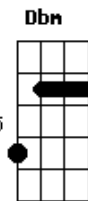

© ukulele-chords.com