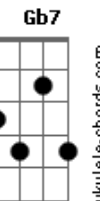

© ukulele-chords.com