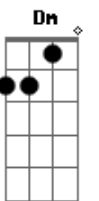

© ukulele-chords.com