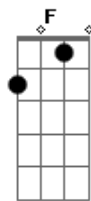

Verse 3:

F D
Watch out for them monkeys
Those crazy big guys drinking in a bar down-town

F D
Watch out for them monkeys
Db C F They'll knock you right off your feet onto the ground

CHORD DIAGRAMS:

F D G C F Eb D Db
EADGBE EADGBE EADGBE EADGBE EAD G BE EADGBE EADGBE
EADGBE
133211 x5455x 320003 x32010 x81010xx x688xx x577xx
x466xx
C7 B7 Bb7 A7 Ab7 Dm Dbm C
B
EADGBE EADGBE EADGBE EADGBE EADGBE EADGBE EADGBE
EADGBE EADGBE
x35353 x24242 x13131 575655 464544 x57765 x46654
x355xx x244xx

Alternative SKA CHORDS for Verses

CHORD DIAGRAMS:

F D G C
EADGBE EADGBE EADGBE EADGBE
xxx565 xx7778 xxx433 xxx553

Tabbed by Joel from cLuMsY, Bristol, England, 2005

Acordes

© ukulele-chords.com

© ukulele-chords.com