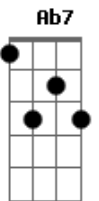

© ukulele-chords.com