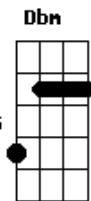

© ukulele-chords.com