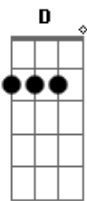

F D G C F Eb D Db
EADGBE EADGBE EADGBE EADGBE EAD G BE EADGBE EADGBE
EADGBE
133211 x5455x 320003 x32010 x81010xx x688xx x577xx
x466xx
C7 B7 Bb7 A7 Ab7 Dm Dbm C
B
EADGBE EADGBE EADGBE EADGBE EADGBE EADGBE EADGBE
EADGBE EADGBE
x35353 x24242 x13131 575655 464544 x57765 x46654
x355xx x244xx

Alternative SKA CHORDS for Verses

CHORD DIAGRAMS:

F D G C
EADGBE EADGBE EADGBE EADGBE
xxx565 xx7778 xxx433 xxx553

Tabbed by Joel from cLuMsY, Bristol, England, 2005

Acordes

© ukulele-chords.com

© ukulele-chords.com