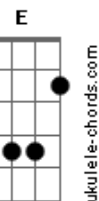

© ukulele-chords.com