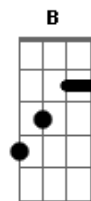

© ukulele-chords.com