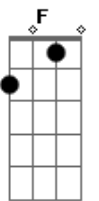

Alternative SKA CHORDS for Verses

CHORD DIAGRAMS:

F D G C
EADGBE EADGBE EADGBE EADGBE
xxx565 xx7778 xxx433 xxx553

Tabbed by Joel from cLuMsY, Bristol, England, 2005

Acordes

© ukulele-chords.com

© ukulele-chords.com