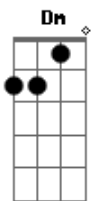

© ukulele-chords.com

© ukulele-chords.com