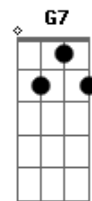

© ukulele-chords.com