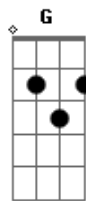

© ukulele-chords.com