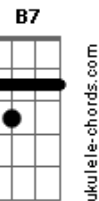

© ukulele-chords.com