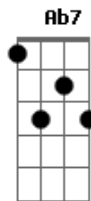

© ukulele-chords.com