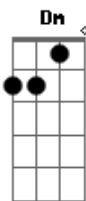

© ukulele-chords.com