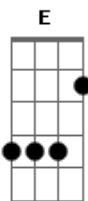

© ukulele-chords.com