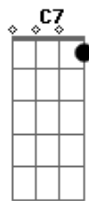

© ukulele-chords.com