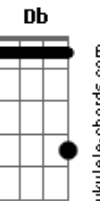

© ukulele-chords.com