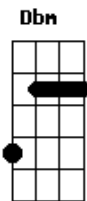

© ukulele-chords.com