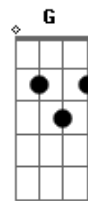

© ukulele-chords.com