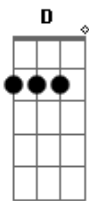

Verse 3:

F D
Watch out for them monkeys
Those crazy big guys drinking in a bar down-town

F D
Watch out for them monkeys
They'll knock you right off your feet onto the ground

CHORD DIAGRAMS:

F D G C F Eb D Db
EADGBE EADGBE EADGBE EADGBE EAD G BE EADGBE EADGBE
EADGBE
133211 x5455x 320003 x32010 x81010xx x688xx x577xx
x466xx
C7 B7 Bb7 A7 Ab7 Dm Dbm C
B
EADGBE EADGBE EADGBE EADGBE EADGBE EADGBE EADGBE
EADGBE EADGBE
x35353 x24242 x13131 575655 464544 x57765 x46654
x355xx x244xx

Alternative SKA CHORDS for Verses

CHORD DIAGRAMS:

F D G C
EADGBE EADGBE EADGBE EADGBE
xxx565 xx7778 xxx433 xxx553

Tabbed by Joel from cLuMsY, Bristol, England, 2005

Acordes

© ukulele-chords.com

© ukulele-chords.com