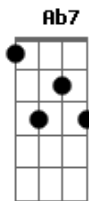

© ukulele-chords.com