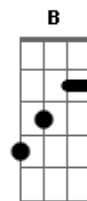

© ukulele-chords.com