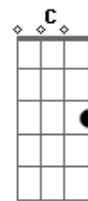

© ukulele-chords.com