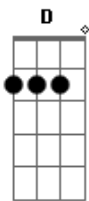

Verse 3:

F D
Watch out for them monkeys
Those crazy big guys drinking in a bar down-town

F D
Watch out for them monkeys
Db C F They'll knock you right off your feet onto the ground

CHORD DIAGRAMS:

F D G C F Eb D Db
EADGBE EADGBE EADGBE EADGBE EAD G BE EADGBE EADGBE
EADGBE
133211 x5455x 320003 x32010 x81010xx x688xx x577xx
x466xx
C7 B7 Bb7 A7 Ab7 Dm Dbm C
B
EADGBE EADGBE EADGBE EADGBE EADGBE EADGBE EADGBE
EADGBE EADGBE
x35353 x24242 x13131 575655 464544 x57765 x46654
x355xx x244xx

Alternative SKA CHORDS for Verses

CHORD DIAGRAMS:

F D G C
EADGBE EADGBE EADGBE EADGBE
xxx565 xx7778 xxx433 xxx553

Tabbed by Joel from cLuMsY, Bristol, England, 2005

Acordes

© ukulele-chords.com

© ukulele-chords.com