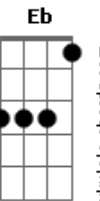

© ukulele-chords.com