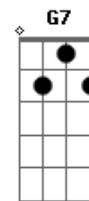

© ukulele-chords.com