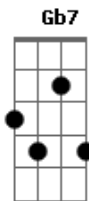

© ukulele-chords.com