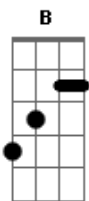

© ukulele-chords.com