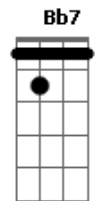

© ukulele-chords.com