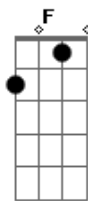

Alternative SKA CHORDS for Verses

CHORD DIAGRAMS:

F D G C
EADGBE EADGBE EADGBE EADGBE
xxx565 xx7778 xxx433 xxx553

Tabbed by Joel from cLuMsY, Bristol, England, 2005

Acordes

© ukulele-chords.com

© ukulele-chords.com