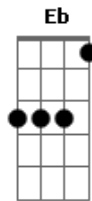

© ukulele-chords.com