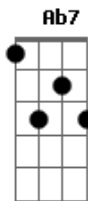

© ukulele-chords.com