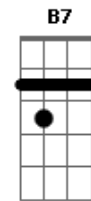

© ukulele-chords.com