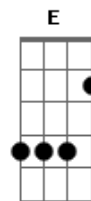

© ukulele-chords.com