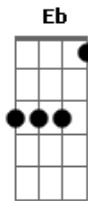

© ukulele-chords.com