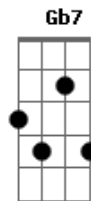

© ukulele-chords.com