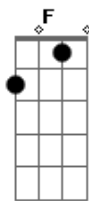

Verse 3:

F D
Watch out for them monkeys
Those crazy big guys drinking in a bar down-town

F D
Watch out for them monkeys
They'll knock you right off your feet onto the ground

CHORD DIAGRAMS:

F D G C F Eb D Db
EADGBE EADGBE EADGBE EADGBE EAD G BE EADGBE EADGBE
EADGBE
133211 x5455x 320003 x32010 x81010xx x688xx x577xx
x466xx
C7 B7 Bb7 A7 Ab7 Dm Dbm C
B
EADGBE EADGBE EADGBE EADGBE EADGBE EADGBE EADGBE
EADGBE EADGBE
x35353 x24242 x13131 575655 464544 x57765 x46654
x355xx x244xx

Alternative SKA CHORDS for Verses

CHORD DIAGRAMS:

F D G C
EADGBE EADGBE EADGBE EADGBE
xxx565 xx7778 xxx433 xxx553

Tabbed by Joel from cLuMsY, Bristol, England, 2005

Acordes

© ukulele-chords.com

© ukulele-chords.com