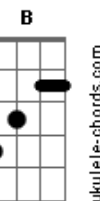

© ukulele-chords.com