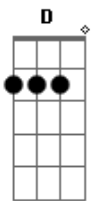

F D G C F Eb D Db
EADGBE EADGBE EADGBE EADGBE EAD G BE EADGBE EADGBE
EADGBE
133211 x5455x 320003 x32010 x81010xx x688xx x577xx
x466xx
C7 B7 Bb7 A7 Ab7 Dm Dbm C
B
EADGBE EADGBE EADGBE EADGBE EADGBE EADGBE EADGBE
EADGBE EADGBE
x35353 x24242 x13131 575655 464544 x57765 x46654
x355xx x244xx

Alternative SKA CHORDS for Verses

CHORD DIAGRAMS:

F D G C
EADGBE EADGBE EADGBE EADGBE
xxx565 xx7778 xxx433 xxx553

Tabbed by Joel from cLuMsY, Bristol, England, 2005

Acordes

© ukulele-chords.com

© ukulele-chords.com