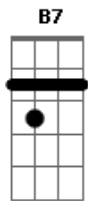

© ukulele-chords.com

© ukulele-chords.com