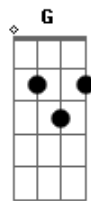

© ukulele-chords.com

© ukulele-chords.com