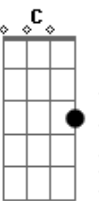

© ukulele-chords.com