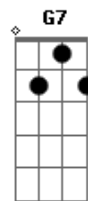

© ukulele-chords.com