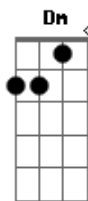

© ukulele-chords.com