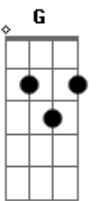

© ukulele-chords.com