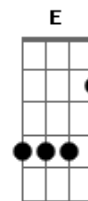

© ukulele-chords.com