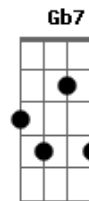

© ukulele-chords.com