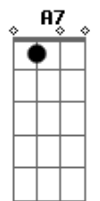

© ukulele-chords.com