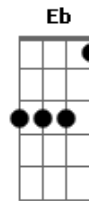

© ukulele-chords.com