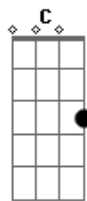

© ukulele-chords.com