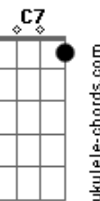

© ukulele-chords.com