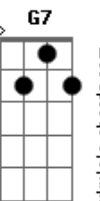

© ukulele-chords.com