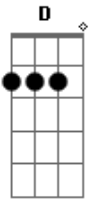

Mad Caddies - Leavin

Tom: **G**

this is a cool song on a cool **CD**

This is kinda out of order but bare with me

verse 1

riff between verses

pre-chorus

Chorus(the chord is under the word)

life goes by so damn quickly for me, wanna have some fun

Verse 2

Bridge

that all

its no all in order but its close- for questions, e-mail me at

Acordes

© ukulele-chords.com

© ukulele-chords.com