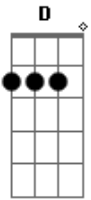

Mad Caddies - Leavin

Tom: **G**

this is a cool song on a cool **CD**

This is kinda out of order but bare with me

verse 1

riff between verses

pre-chorus

Chorus(the chord is under the word)

life goes by so damn quickly for me, wanna have some fun

Verse 2

Bridge

that all

its no all in order but its close- for questions, e-mail me at

Acordes

© ukulele-chords.com

© ukulele-chords.com