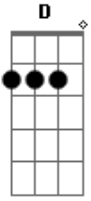

Mad Caddies - Leavin

Tom: **G**

this is a cool song on a cool **CD**

This is kinda out of order but bare with me

verse 1

riff between verses

pre-chorus

Chorus(the chord is under the word)

life goes by so damn quickly for me, wanna have some fun

Verse 2

Bridge

that all

its no all in order but its close- for questions, e-mail me at

Acordes

© ukulele-chords.com

© ukulele-chords.com