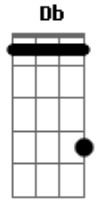

© ukulele-chords.com