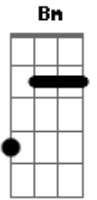

Mad Caddies - Falling Down

Tom: D
Intro:

Verso:
Gbm **A**
I come around, but I don't see ya,
Bm **D** **Dbm**
It's kinda hard when you're already gone.
Gbm **A**
My eyes are numb; bloodshot and heavy,
Bm **D** **Dbm**
The voice's silent but approaching me soon.

Ponte:
Gb **A**
He's got your name, he's got your number.
Bm **D** **Em**
Just one more slip and he'll be dragging you on.
Gb **A**
I feel the pain, oh i see the answers.
Bm **D** **Em**
The voices ring out like the siren of song.

Refrão:
Gb **D** **A**
You're gone, when you stop believing.
Gb **D** **A** **Em**
It's hard to sleep at the end of the day.
Gb **D** **A**
Move on, don't try to get even.

Gb **D** **A** **Em**
Looking hard just to find a new end.
D
Cause it's hard to die,
B **Db**
When you're already dead.

Interludio: **Gb F Gb Db Gb D Db**

Solo 2x: **Gb A Bm D Em**

Ponte:
Gb **A**
Just when I can't quite remember,
Bm **D** **Em**
Just when I can't quite recall.
Gb **A**
The day we met upon a cold December,
Bm **D** **Em**
The day we met and I started to fall.

Refrão:
Gb **D** **A**
You're gone, when you stop believing.
Gb **D** **A** **Em**
It's hard to sleep at the end of the day.
Gb **D** **A**
Move on, don't try to get even.
Gb **D** **A** **Em**
Looking hard just to find a new end.
D
Cause it's hard to die,
Db **Gb**
When you're already dead.

Acordes

© ukulele-chords.com

© ukulele-chords.com

© ukulele-chords.com

© ukulele-chords.com

© ukulele-chords.com

© ukulele-chords.com

© ukulele-chords.com

© ukulele-chords.com

© ukulele-chords.com

© ukulele-chords.com