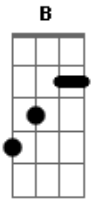

© ukulele-chords.com