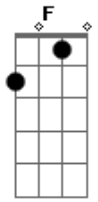

© ukulele-chords.com