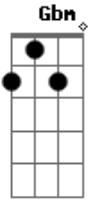

© ukulele-chords.com