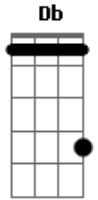

© ukulele-chords.com