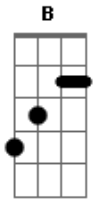

© ukulele-chords.com