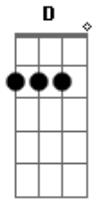

Mad Caddies - Falling Down

Tom: D
Intro:

Verso:
Gbm **A**
I come around, but I don't see ya,
Bm **D** **Dbm**
It's kinda hard when you're already gone.
Gbm **A**
My eyes are numb; bloodshot and heavy,
Bm **D** **Dbm**
The voice's silent but approaching me soon.

Ponte:
Gb **A**
He's got your name, he's got your number.
Bm **D** **Em**
Just one more slip and he'll be dragging you on.
Gb **A**
I feel the pain, oh i see the answers.
Bm **D** **Em**
The voices ring out like the siren of song.

Refrão:
Gb **D** **A**
You're gone, when you stop believing.
Gb **D** **A** **Em**
It's hard to sleep at the end of the day.
Gb **D** **A**
Move on, don't try to get even.

Gb **D** **A** **Em**
Looking hard just to find a new end.
D
Cause it's hard to die,
B **Db**
When you're already dead.

Interludio: **Gb F Gb Db Gb D Db**

Solo 2x: **Gb A Bm D Em**

Ponte:
Gb **A**
Just when I can't quite remember,
Bm **D** **Em**
Just when I can't quite recall.
Gb **A**
The day we met upon a cold December,
Bm **D** **Em**
The day we met and I started to fall.

Refrão:
Gb **D** **A**
You're gone, when you stop believing.
Gb **D** **A** **Em**
It's hard to sleep at the end of the day.
Gb **D** **A**
Move on, don't try to get even.
Gb **D** **A** **Em**
Looking hard just to find a new end.
D
Cause it's hard to die,
Db **Gb**
When you're already dead.

Acordes