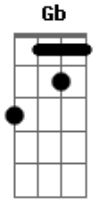

© ukulele-chords.com