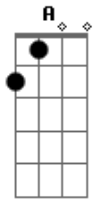

© ukulele-chords.com