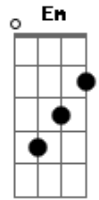

© ukulele-chords.com