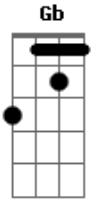

© ukulele-chords.com