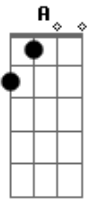

© ukulele-chords.com