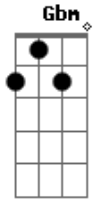

© ukulele-chords.com

© ukulele-chords.com