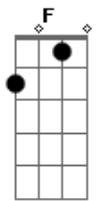

© ukulele-chords.com