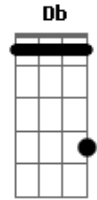

© ukulele-chords.com