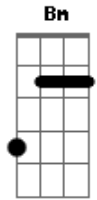

Mad Caddies - Falling Down

Tom: D
Intro:

Verso:
Gbm **A**
I come around, but I don't see ya,
Bm **D** **Dbm**
It's kinda hard when you're already gone.
Gbm **A**
My eyes are numb; bloodshot and heavy,
Bm **D** **Dbm**
The voice's silent but approaching me soon.

Ponte:
Gb **A**
He's got your name, he's got your number.
Bm **D** **Em**
Just one more slip and he'll be dragging you on.
Gb **A**
I feel the pain, oh i see the answers.
Bm **D** **Em**
The voices ring out like the siren of song.

Refrão:
Gb **D** **A**
You're gone, when you stop believing.
Gb **D** **A** **Em**
It's hard to sleep at the end of the day.
Gb **D** **A**
Move on, don't try to get even.

Gb **D** **A** **Em**
Looking hard just to find a new end.
D
Cause it's hard to die,
B **Db**
When you're already dead.

Interludio: **Gb F Gb Db Gb D Db**

Solo 2x: **Gb A Bm D Em**

Ponte:
Gb **A**
Just when I can't quite remember,
Bm **D** **Em**
Just when I can't quite recall.
Gb **A**
The day we met upon a cold December,
Bm **D** **Em**
The day we met and I started to fall.

Refrão:
Gb **D** **A**
You're gone, when you stop believing.
Gb **D** **A** **Em**
It's hard to sleep at the end of the day.
Gb **D** **A**
Move on, don't try to get even.
Gb **D** **A** **Em**
Looking hard just to find a new end.
D
Cause it's hard to die,
Db **Gb**
When you're already dead.

Acordes

© ukulele-chords.com

© ukulele-chords.com

© ukulele-chords.com

© ukulele-chords.com

© ukulele-chords.com

© ukulele-chords.com

© ukulele-chords.com

© ukulele-chords.com

© ukulele-chords.com

© ukulele-chords.com