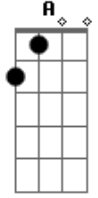

Mad Caddies - Apathetic

Tom: **A** >
:
outro #**A** c=pinch harmonics b=bend-up one step r=release bend >outro**A**
> >outro**A**
outro #**B** c=pinch harmonics :
:

Acordes

© ukulele-chords.com

© ukulele-chords.com