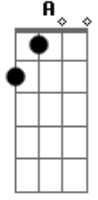

Mad Caddies - Apathetic

Tom: **A** >
:
outro #**A** c=pinch harmonics b=bend-up one step r=release bend >outro**A**
> >outro**A**
outro #**B** c=pinch harmonics :
:

Acordes

© ukulele-chords.com

© ukulele-chords.com