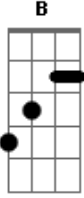

Mad Caddies - Apathetic

Tom: **A** >
:
outro #**A** c=pinch harmonics b=bend-up one step r=release bend >outro**A**
> >outro**A**
outro #**B** c=pinch harmonics :
:

Acordes

© ukulele-chords.com

© ukulele-chords.com