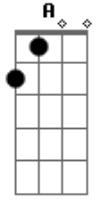

Mad Caddies - Apathetic

Tom: **A** >
:
outro #**A** c=pinch harmonics b=bend-up one step r=release bend >outro**A**
> >outro**A**
outro #**B** c=pinch harmonics :
:

Acordes

© ukulele-chords.com

© ukulele-chords.com