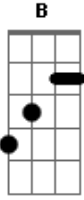

Mad Caddies - Apathetic

Tom: **A** >
:
outro #**A** c=pinch harmonics b=bend-up one step r=release bend >outro**A**
> >outro**A**
outro #**B** c=pinch harmonics :
:

Acordes

© ukulele-chords.com

© ukulele-chords.com