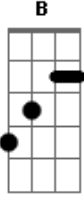

Mad Caddies - Apathetic

Tom: **A** >
:
outro #**A** c=pinch harmonics b=bend-up one step r=release bend >outro**A**
> >outro**A**
outro #**B** c=pinch harmonics :
:

Acordes

© ukulele-chords.com

© ukulele-chords.com