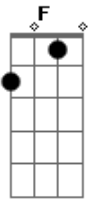

© ukulele-chords.com