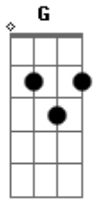

© ukulele-chords.com