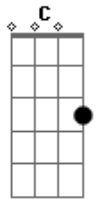

© ukulele-chords.com