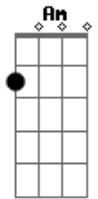

I'm twenty-nine, my anxiety's eating me alive
I'm fightin' with myself and my sobriety every night
And last time I couldn't barely open up my eyes, I apologize

I'm not gonna lie and tell you it's alright, it's alright
You're gonna cry and baby, that's alright, it's alright

If you ever feel alone
You're gonna cry and baby, that's alright, it's alright

When I was on the road and couldn't be home to hold you
Part of me doesn't want this cruel world to know you
So just try and keep in mind everything that I told you

I'm twenty-nine, and society's eating me alive
I'm fighting what comes with this notoriety every night
This is the last time I'll ever open up my eyes, I apologize
I'm not gonna lie and tell you it's alright, it's alright
You're gonna cry and baby, that's alright, it's alright

If you ever feel alone
You're gonna cry and baby, that's alright, it's alright

And I'll miss you, I'll miss you, I'll miss you, I'll miss you, yeah
And I'll miss you, I'll miss you, I'll miss you, I'll miss you
And I'll miss you (I'll miss you), I'll miss you (I'll miss you)
I'll miss you (I'll miss you), I'll miss you, yeah
And I'll miss you (I'll miss you), I'll miss you (I'll miss you)
I'll miss you (I'll miss you), I'll miss you

And I'll miss you, I'll miss you, I'll miss you, I'll miss you, yeah
And I'll miss you, I'll miss you, I'll miss you, I'll miss you

Acordes

© ukulele-chords.com