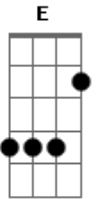

© ukulele-chords.com