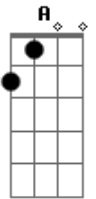

© ukulele-chords.com