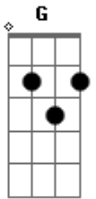

It's gettin' pretty late, gettin' pretty late ^{E A}

Damn, and I find ^{E A}

It goes around like the hands that keep countin' the time ^D

Drawin' circles ^{E A E A E A D E A E A E A D}

Acordes

© ukulele-chords.com