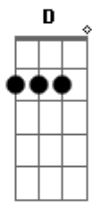

Mac Demarco - No Other Heart

Tom: **D**
Intro:

Verso:

D D
Is it true
Em A7
You've been feeling sort of low these days
D D
Just don't have a place to go these days
Em A7
Must be bringing you down

Pré-Refrão:

D D
If it's so
Em A7
Then come on, give this lover boy a try
D D
I'll put the sparkle right back in your eyes
Em A7
What could you lose?

Refrão:

G Bbdim A#dim# D D Bm Bm

Well for one, her heart belongs to another
Em Gbm A7 D
And no other heart will do

Verso:

D D
Is it wrong to think my love could really help you out
Em A7
It's simply just my stubborn heart no doubt, rambling away
D D
If it's not

Pré-refrão:

Em A7
Then come on, give this lover boy a try
D D
I'll put the sparkle right back in your eyes
Em A7
What could you lose

Refrão:

G Bbdim A#dim# D D Bm Bm
Well for one, her heart belongs to another
Em Gbm A7 D
And no other heart will do
G Bbdim A#dim# D D Bm Bm
Well for one, her heart belongs to another
Em Gbm A7 D
And no other heart will do

Acordes

© ukulele-chords.com