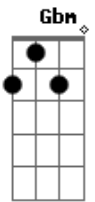

© ukulele-chords.com