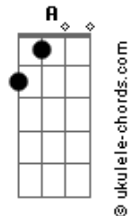

# Mac Demarco - Baby's Wearing Blue Jeans

Tom: **A**  
Intro: Lead guitar:

Rhythm guitar:

Verse:  
"Standing on the corner, tryin' to keep it clean,  
Fine lookin' woman in a pair of Lee's,  
Take her back to my place, lay her down in bed,  
As she starts to strip down, I say "leave 'em on instead"  
Lead guitar:

Rhythm guitar:

Chorus:  
"Baby's wearing blue jeans,  
Baby's wearing blue jeans,  
Baby's wearing blue jeans,  
Baby's wearing blue jeans"  
Rhythm guitar:

Lead guitar:

Verse:  
"Later in the evenin', dippin' in the tub,  
Washin' wearin' Wrangler's, I think that I'm in love,  
Straight leg or a boot cut, I'm beggin', darlin' please,  
Stay with me forever and don't take off those jeans"

## Acordes

Lead guitar:

Rhythm guitar:

Chorus:  
"Baby's wearing blue jeans,  
Baby's wearing blue jeans,  
Baby's wearing blue jeans,  
Baby's wearing blue jeans"  
Rhythm guitar:

Lead guitar:

Guitar solo:  
Lead guitar:

Rhythm guitar plays this behind the solo:

Chorus:  
"Baby's wearing blue jeans,  
Baby's wearing blue jeans,  
Baby's wearing blue jeans,  
Baby's wearing blue jeans"  
Rhythm guitar:

Lead guitar: