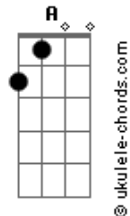

Mac Demarco - Baby's Wearing Blue Jeans

Tom: **A**
Intro: Lead guitar:

Rhythm guitar:

Verse:
"Standing on the corner, tryin' to keep it clean,
Fine lookin' woman in a pair of Lee's,
Take her back to my place, lay her down in bed,
As she starts to strip down, I say "leave 'em on instead"
Lead guitar:

Rhythm guitar:

Chorus:
"Baby's wearing blue jeans,
Baby's wearing blue jeans,
Baby's wearing blue jeans,
Baby's wearing blue jeans"
Rhythm guitar:

Lead guitar:

Verse:
"Later in the evenin', dippin' in the tub,
Washin' wearin' Wrangler's, I think that I'm in love,
Straight leg or a boot cut, I'm beggin', darlin' please,
Stay with me forever and don't take off those jeans"

Acordes

Lead guitar:

Rhythm guitar:

Chorus:
"Baby's wearing blue jeans,
Baby's wearing blue jeans,
Baby's wearing blue jeans,
Baby's wearing blue jeans"
Rhythm guitar:

Lead guitar:

Guitar solo:
Lead guitar:

Rhythm guitar plays this behind the solo:

Chorus:
"Baby's wearing blue jeans,
Baby's wearing blue jeans,
Baby's wearing blue jeans,
Baby's wearing blue jeans"
Rhythm guitar:

Lead guitar: