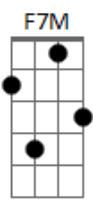

© ukulele-chords.com