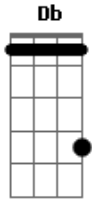

Mac Demarco - A Wolf Who Wears Sheep's Clothes

tom:

Db (forma dos acordes no tom de C)

Capostrate na 1ª casa

Intro: G F7M C F7M G F7M C

[Verse 1]

G F7M C F7M G F7M C
 Just trying to keep it light sometimes casts a shadow
 G F7M C F7M G F7M C
 Trouble is keeping quiet and you know well where your heart goes
 G F7M C F7M G F7M C
 Troubles with meeting anybody, these days are bringing you down
 G F7M C F7M G F7M C
 All predisposed to believe in, in a wolf who wears sheep's clothes

Yeah

Acordes

© ukulele-chords.com

© ukulele-chords.com

© ukulele-chords.com

© ukulele-chords.com

(G F7M C F7M)
 (G F7M C)

[Verse 2]