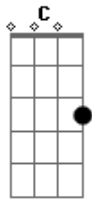

Mac Demarco - A Wolf Who Wears Sheep's Clothes

tom:

Db (forma dos acordes no tom de C)

Capostrate na 1ª casa

Intro: G F7M C F7M G F7M C

[Verse 1]

G F7M C F7M G F7M C
 Just trying to keep it light sometimes casts a shadow
 G F7M C F7M G F7M C
 Trouble is keeping quiet and you know well where your heart goes
 G F7M C F7M G F7M C
 Troubles with meeting anybody, these days are bringing you down
 G F7M C F7M G F7M C
 All predisposed to believe in, in a wolf who wears sheep's clothes

Yeah

Acordes

© ukulele-chords.com

© ukulele-chords.com

© ukulele-chords.com

© ukulele-chords.com

(G F7M C F7M)
 (G F7M C)

[Verse 2]