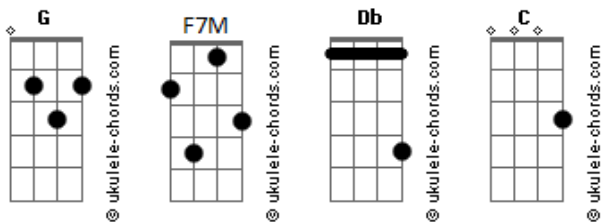

Mac Demarco - A Wolf Who Wears Sheep's Clothes

tom:

Db (forma dos acordes no tom de C)

Capostrate na 1ª casa

Intro: G F7M C F7M G F7M C

[Verse 1]

G F7M C F7M G F7M C
 Just trying to keep it light sometimes casts a shadow
 G F7M C F7M G F7M C
 Trouble is keeping quiet and you know well where your heart goes
 G F7M C F7M G F7M C
 Troubles with meeting anybody, these days are bringing you down
 G F7M C F7M G F7M C
 All predisposed to believe in, in a wolf who wears sheep's clothes

Yeah

Acordes

(G F7M C F7M)
 (G F7M C)

[Verse 2]

G F7M C F7M G F7M C
 Don't let the world outside the windowpane get to your head
 G F7M C F7M G F7M C
 Hopefully make some sense of all this shit before you're dead
 G F7M C F7M G F7M C
 The troubles with meeting anybody, follow wherever you go
 G F7M C F7M G F7M C
 All predisposed to believe in, in a wolf who wears sheep's clothes