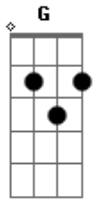

Mac Demarco - A Wolf Who Wears Sheep's Clothes

tom:

Db (forma dos acordes no tom de C)

Capostrate na 1ª casa

Intro: G F7M C F7M G F7M C

[Verse 1]

G F7M C F7M G F7M C
Just trying to keep it light sometimes casts a shadow
G F7M C F7M G F7M C
Trouble is keeping quiet and you know well where your heart goes
G F7M C F7M G F7M C
Troubles with meeting anybody, these days are bringing you down
G F7M C F7M G F7M C
All predisposed to believe in, in a wolf who wears sheep's clothes

Yeah

Acordes

© ukulele-chords.com