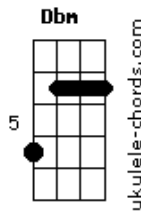

Mañana - There It Goes

tom:

Intro: Ab Fm Cm Eb
Ab Fm Cm

Db
This door was always open
Eb
It was always open
Cm Fm Ab
Now it's open for a very last time
Db
Soon it will be broken
Eb
It 's going to be broken
Cm Fm Ab
In more than two halves - useless halves

Db
You saw it coming
Eb
All at first sight
Cm Fm Ab
But you prophets didn't warn us at all
Db
We try to pull together
Eb
What once was torn apart
Cm Fm Ab
In a fight nobody had wanted

Db Dbm
There it goes
Ab Cm Db
An unbelievable thing to me
Dbm Ab Cm Db Dbm
An unbelievable thing - truly

Db
It was never meant to happen
Eb
To me things like these
Cm Fm Ab
Were never foreseeable
Db
And i become a liar
Eb

Acordes

By climbing up a ladder
Cm Fm Ab
And telling all you people i 'm fine

Db Dbm
There it goes
Ab Cm Db
An unbelievable thing to me
Dbm Ab Cm Db
An unbelievable thing - truly
Dbm Ab Cm Db
An unbelievable thing
Dbm Ab Cm Db Dbm
An unbelievable thing

(Ab Fm Cm Eb)
(Ab Fm Cm Eb Fm)
(Ab Eb)

Fm Ab Eb
Yes i
Fm Ab Eb
Yes i
Fm Ab Eb
Yes i

Fm
I want to dance with you
Ab Eb
I want to see you through
Fm
I want to dance with you
Ab Eb
I want to pull us through
Fm
I want to dance with you
Ab Eb Fm
I want to see you trough
Ab Eb Fm
I want to see you through

[Final] Ab Eb Fm
Ab Eb Fm
Ab Eb Fm
Ab Eb Fm