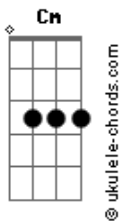

# Mañana - There It Goes

tom:

Intro: Ab Fm Cm Eb  
Ab Fm Cm

Db  
This door was always open  
Eb  
It was always open  
Cm Fm Ab  
Now it's open for a very last time  
Db  
Soon it will be broken  
Eb  
It 's going to be broken  
Cm Fm Ab  
In more than two halves - useless halves

Db  
You saw it coming  
Eb  
All at first sight  
Cm Fm Ab  
But you prophets didn't warn us at all  
Db  
We try to pull together  
Eb  
What once was torn apart  
Cm Fm Ab  
In a fight nobody had wanted

## Acordes

By climbing up a ladder  
Cm Fm Ab  
And telling all you people i 'm fine

Db Dbm  
There it goes  
Ab Cm Db  
An unbelievable thing to me  
Dbm Ab Cm Db  
An unbelievable thing - truly  
Dbm Ab Cm Db  
An unbelievable thing  
Dbm Ab Cm Db Dbm  
An unbelievable thing

( Ab Fm Cm Eb )  
( Ab Fm Cm Eb Fm )  
( Ab Eb )

Fm Ab Eb  
Yes i  
Fm Ab Eb  
Yes i  
Fm Ab Eb  
Yes i

Fm  
I want to dance with you  
Ab Eb  
I want to see you through  
Fm  
I want to dance with you  
Ab Eb  
I want to pull us through  
Fm  
I want to dance with you  
Ab Eb Fm  
I want to see you trough  
Ab Eb Fm  
I want to see you through