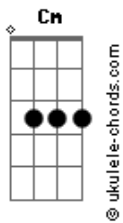

Mañana - There It Goes

tom:

Intro: Ab Fm Cm Eb
Ab Fm Cm

Db
This door was always open
Eb
It was always open
Cm Fm Ab
Now it's open for a very last time
Db
Soon it will be broken
Eb
It 's going to be broken
Cm Fm Ab
In more than two halves - useless halves

Db
You saw it coming
Eb
All at first sight
Cm Fm Ab
But you prophets didn't warn us at all
Db
We try to pull together
Eb
What once was torn apart
Cm Fm Ab
In a fight nobody had wanted

Db Dbm
There it goes
Ab Cm Db
An unbelievable thing to me
Dbm Ab Cm Db Dbm
An unbelievable thing - truly

Db
It was never meant to happen
Eb
To me things like these
Cm Fm Ab
Were never foreseeable
Db
And i become a liar
Eb

Acordes

By climbing up a ladder
Cm Fm Ab
And telling all you people i 'm fine

Db Dbm
There it goes
Ab Cm Db
An unbelievable thing to me
Dbm Ab Cm Db
An unbelievable thing - truly
Dbm Ab Cm Db
An unbelievable thing
Dbm Ab Cm Db Dbm
An unbelievable thing