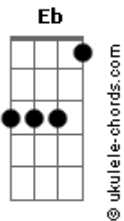

# Mañana - There It Goes

tom:

Intro: Ab Fm Cm Eb  
Ab Fm Cm

Db  
This door was always open  
Eb  
It was always open  
Cm Fm Ab  
Now it's open for a very last time  
Db  
Soon it will be broken  
Eb  
It 's going to be broken  
Cm Fm Ab  
In more than two halves - useless halves

Db  
You saw it coming  
Eb  
All at first sight  
Cm Fm Ab  
But you prophets didn't warn us at all  
Db  
We try to pull together  
Eb  
What once was torn apart  
Cm Fm Ab  
In a fight nobody had wanted

## Acordes

By climbing up a ladder  
Cm Fm Ab  
And telling all you people i 'm fine

Db Dbm  
There it goes  
Ab Cm Db  
An unbelievable thing to me  
Dbm Ab Cm Db  
An unbelievable thing - truly  
Dbm Ab Cm Db  
An unbelievable thing  
Dbm Ab Cm Db Dbm  
An unbelievable thing

( Ab Fm Cm Eb )  
( Ab Fm Cm Eb Fm )  
( Ab Eb )

Fm Ab Eb  
Yes i  
Fm Ab Eb  
Yes i  
Fm Ab Eb  
Yes i

Fm  
I want to dance with you  
Ab Eb  
I want to see you through  
Fm  
I want to dance with you  
Ab Eb  
I want to pull us through  
Fm  
I want to dance with you  
Ab Eb Fm  
I want to see you trough  
Ab Eb Fm  
I want to see you through