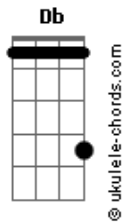

Mañana - There It Goes

tom:

Intro: Ab Fm Cm Eb
Ab Fm Cm

Db
This door was always open
Eb
It was always open
Cm Fm Ab
Now it's open for a very last time
Db
Soon it will be broken
Eb
It 's going to be broken
Cm Fm Ab
In more than two halves - useless halves

Db
You saw it coming
Eb
All at first sight
Cm Fm Ab
But you prophets didn't warn us at all
Db
We try to pull together
Eb
What once was torn apart
Cm Fm Ab
In a fight nobody had wanted

Db Dbm
There it goes
Ab Cm Db
An unbelievable thing to me
Dbm Ab Cm Db Dbm
An unbelievable thing - truly

Db
It was never meant to happen
Eb
To me things like these
Cm Fm Ab
Were never foreseeable
Db
And i become a liar
Eb

Acordes

By climbing up a ladder
Cm Fm Ab
And telling all you people i 'm fine

Db Dbm
There it goes
Ab Cm Db
An unbelievable thing to me
Dbm Ab Cm Db
An unbelievable thing - truly
Dbm Ab Cm Db
An unbelievable thing
Dbm Ab Cm Db Dbm
An unbelievable thing

(Ab Fm Cm Eb)
(Ab Fm Cm Eb Fm)
(Ab Eb)

Fm Ab Eb
Yes i
Fm Ab Eb
Yes i
Fm Ab Eb
Yes i

Fm
I want to dance with you
Ab Eb
I want to see you through
Fm
I want to dance with you
Ab Eb
I want to pull us through
Fm
I want to dance with you
Ab Eb Fm
I want to see you trough
Ab Eb Fm
I want to see you through

[Final] Ab Eb Fm
Ab Eb Fm
Ab Eb Fm
Ab Eb Fm