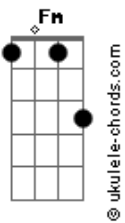

Mañana - There It Goes

tom:

Intro: Ab Fm Cm Eb
Ab Fm Cm

Db
This door was always open
Eb
It was always open
Cm Fm Ab
Now it's open for a very last time
Db
Soon it will be broken
Eb
It 's going to be broken
Cm Fm Ab
In more than two halves - useless halves

Db
You saw it coming
Eb
All at first sight
Cm Fm Ab
But you prophets didn't warn us at all
Db
We try to pull together
Eb
What once was torn apart
Cm Fm Ab
In a fight nobody had wanted

Db Dbm
There it goes
Ab Cm Db
An unbelievable thing to me
Dbm Ab Cm Db Dbm
An unbelievable thing - truly

Db
It was never meant to happen
Eb
To me things like these
Cm Fm Ab
Were never foreseeable
Db
And i become a liar
Eb

Acordes

By climbing up a ladder
Cm Fm Ab
And telling all you people i 'm fine

Db Dbm
There it goes
Ab Cm Db
An unbelievable thing to me
Dbm Ab Cm Db
An unbelievable thing - truly
Dbm Ab Cm Db
An unbelievable thing
Dbm Ab Cm Db Dbm
An unbelievable thing

(Ab Fm Cm Eb)
(Ab Fm Cm Eb Fm)
(Ab Eb)

Fm Ab Eb
Yes i
Fm Ab Eb
Yes i
Fm Ab Eb
Yes i

Fm
I want to dance with you
Ab Eb
I want to see you through
Fm
I want to dance with you
Ab Eb
I want to pull us through
Fm
I want to dance with you
Ab Eb Fm
I want to see you trough
Ab Eb Fm
I want to see you through

[Final] Ab Eb Fm
Ab Eb Fm
Ab Eb Fm
Ab Eb Fm