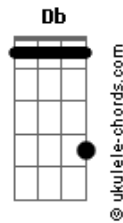

Mañana - There It Goes

tom:

Intro: Ab Fm Cm Eb
Ab Fm Cm

Db
This door was always open
Eb
It was always open
Cm Fm Ab
Now it's open for a very last time
Db
Soon it will be broken
Eb
It 's going to be broken
Cm Fm Ab
In more than two halves - useless halves

Db
You saw it coming
Eb
All at first sight
Cm Fm Ab
But you prophets didn't warn us at all
Db
We try to pull together
Eb
What once was torn apart
Cm Fm Ab
In a fight nobody had wanted

Db Dbm
There it goes
Ab Cm Db
An unbelievable thing to me
Dbm Ab Cm Db Dbm
An unbelievable thing - truly

Db
It was never meant to happen
Eb
To me things like these
Cm Fm Ab
Were never foreseeable
Db
And i become a liar
Eb

Acordes

By climbing up a ladder
Cm Fm Ab
And telling all you people i 'm fine

Db Dbm
There it goes
Ab Cm Db
An unbelievable thing to me
Dbm Ab Cm Db
An unbelievable thing - truly
Dbm Ab Cm Db
An unbelievable thing
Dbm Ab Cm Db Dbm
An unbelievable thing

(Ab Fm Cm Eb)
(Ab Fm Cm Eb Fm)
(Ab Eb)

Fm Ab Eb
Yes i
Fm Ab Eb
Yes i
Fm Ab Eb
Yes i

Fm
I want to dance with you
Ab Eb
I want to see you through
Fm
I want to dance with you
Ab Eb
I want to pull us through
Fm
I want to dance with you
Ab Eb Fm
I want to see you trough
Ab Eb Fm
I want to see you through

[Final] Ab Eb Fm
Ab Eb Fm
Ab Eb Fm
Ab Eb Fm