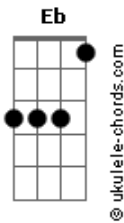

Mañana - There It Goes

tom:

Intro: Ab Fm Cm Eb
Ab Fm Cm

Db
This door was always open
Eb
It was always open
Cm Fm Ab
Now it's open for a very last time
Db
Soon it will be broken
Eb
It 's going to be broken
Cm Fm Ab
In more than two halves - useless halves

Db
You saw it coming
Eb
All at first sight
Cm Fm Ab
But you prophets didn't warn us at all
Db
We try to pull together
Eb
What once was torn apart
Cm Fm Ab
In a fight nobody had wanted

Db Dbm
There it goes
Ab Cm Db
An unbelievable thing to me
Dbm Ab Cm Db Dbm
An unbelievable thing - truly

Db
It was never meant to happen
Eb
To me things like these
Cm Fm Ab
Were never foreseeable
Db
And i become a liar
Eb

Acordes

By climbing up a ladder
Cm Fm Ab
And telling all you people i 'm fine

Db Dbm
There it goes
Ab Cm Db
An unbelievable thing to me
Dbm Ab Cm Db
An unbelievable thing - truly
Dbm Ab Cm Db
An unbelievable thing
Dbm Ab Cm Db Dbm
An unbelievable thing