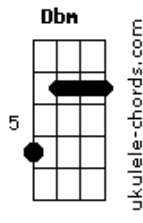

Mañana - There It Goes

tom:

Intro: Ab Fm Cm Eb
Ab Fm Cm

Db
This door was always open
Eb
It was always open
Cm Fm Ab
Now it's open for a very last time
Db
Soon it will be broken
Eb
It 's going to be broken
Cm Fm Ab
In more than two halves - useless halves

Db
You saw it coming
Eb
All at first sight
Cm Fm Ab
But you prophets didn't warn us at all
Db
We try to pull together
Eb
What once was torn apart
Cm Fm Ab
In a fight nobody had wanted

Db Dbm
There it goes
Ab Cm Db
An unbelievable thing to me
Dbm Ab Cm Db Dbm
An unbelievable thing - truly

Db
It was never meant to happen
Eb
To me things like these
Cm Fm Ab
Were never foreseeable
Db
And i become a liar
Eb

Acordes

By climbing up a ladder
Cm Fm Ab
And telling all you people i 'm fine

Db Dbm
There it goes
Ab Cm Db
An unbelievable thing to me
Dbm Ab Cm Db
An unbelievable thing - truly
Dbm Ab Cm Db
An unbelievable thing
Dbm Ab Cm Db Dbm
An unbelievable thing

(Ab Fm Cm Eb)
(Ab Fm Cm Eb Fm)
(Ab Eb)

Fm Ab Eb
Yes i
Fm Ab Eb
Yes i
Fm Ab Eb
Yes i

Fm
I want to dance with you
Ab Eb
I want to see you through
Fm
I want to dance with you
Ab Eb
I want to pull us through
Fm
I want to dance with you
Ab Eb Fm
I want to see you trough
Ab Eb Fm
I want to see you through

[Final] Ab Eb Fm
Ab Eb Fm
Ab Eb Fm
Ab Eb Fm