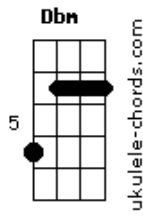

Mañana - There It Goes

tom:

Intro: Ab Fm Cm Eb
Ab Fm Cm

Db
This door was always open
Eb
It was always open
Cm Fm Ab
Now it's open for a very last time
Db
Soon it will be broken
Eb
It 's going to be broken
Cm Fm Ab
In more than two halves - useless halves

Db
You saw it coming
Eb
All at first sight
Cm Fm Ab
But you prophets didn't warn us at all
Db
We try to pull together
Eb
What once was torn apart
Cm Fm Ab
In a fight nobody had wanted

Db Dbm
There it goes
Ab Cm Db
An unbelievable thing to me
Dbm Ab Cm Db Dbm
An unbelievable thing - truly

Db
It was never meant to happen
Eb
To me things like these
Cm Fm Ab
Were never foreseeable
Db
And i become a liar
Eb

Acordes

By climbing up a ladder
Cm Fm Ab
And telling all you people i 'm fine

Db Dbm
There it goes
Ab Cm Db
An unbelievable thing to me
Dbm Ab Cm Db
An unbelievable thing - truly
Dbm Ab Cm Db
An unbelievable thing
Dbm Ab Cm Db Dbm
An unbelievable thing