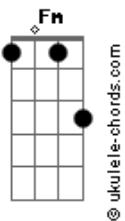

# Mañana - There It Goes

tom:

Intro: Ab Fm Cm Eb  
Ab Fm Cm

Db  
This door was always open  
Eb  
It was always open  
Cm Fm Ab  
Now it's open for a very last time  
Db  
Soon it will be broken  
Eb  
It 's going to be broken  
Cm Fm Ab  
In more than two halves - useless halves

Db  
You saw it coming  
Eb  
All at first sight  
Cm Fm Ab  
But you prophets didn't warn us at all  
Db  
We try to pull together  
Eb  
What once was torn apart  
Cm Fm Ab  
In a fight nobody had wanted

## Acordes

By climbing up a ladder  
Cm Fm Ab  
And telling all you people i 'm fine

Db Dbm  
There it goes  
Ab Cm Db  
An unbelievable thing to me  
Dbm Ab Cm Db  
An unbelievable thing - truly  
Dbm Ab Cm Db  
An unbelievable thing  
Dbm Ab Cm Db Dbm  
An unbelievable thing