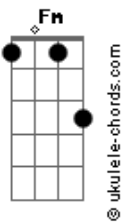

Mañana - There It Goes

tom:

Intro: Ab Fm Cm Eb
Ab Fm Cm

Db
This door was always open
Eb
It was always open
Cm Fm Ab
Now it's open for a very last time
Db
Soon it will be broken
Eb
It 's going to be broken
Cm Fm Ab
In more than two halves - useless halves

Db
You saw it coming
Eb
All at first sight
Cm Fm Ab
But you prophets didn't warn us at all
Db
We try to pull together
Eb
What once was torn apart
Cm Fm Ab
In a fight nobody had wanted

Db Dbm
There it goes
Ab Cm Db
An unbelievable thing to me
Dbm Ab Cm Db Dbm
An unbelievable thing - truly

Db
It was never meant to happen
Eb
To me things like these
Cm Fm Ab
Were never foreseeable
Db
And i become a liar
Eb

Acordes

By climbing up a ladder
Cm Fm Ab
And telling all you people i 'm fine

Db Dbm
There it goes
Ab Cm Db
An unbelievable thing to me
Dbm Ab Cm Db
An unbelievable thing - truly
Dbm Ab Cm Db
An unbelievable thing
Dbm Ab Cm Db Dbm
An unbelievable thing