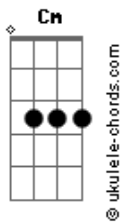

# Mañana - There It Goes

tom:

Intro: Ab Fm Cm Eb  
Ab Fm Cm

Db  
This door was always open  
Eb  
It was always open  
Cm Fm Ab  
Now it's open for a very last time  
Db  
Soon it will be broken  
Eb  
It 's going to be broken  
Cm Fm Ab  
In more than two halves - useless halves

Db  
You saw it coming  
Eb  
All at first sight  
Cm Fm Ab  
But you prophets didn't warn us at all  
Db  
We try to pull together  
Eb  
What once was torn apart  
Cm Fm Ab  
In a fight nobody had wanted

## Acordes

By climbing up a ladder  
Cm Fm Ab  
And telling all you people i 'm fine

Db Dbm  
There it goes  
Ab Cm Db  
An unbelievable thing to me  
Dbm Ab Cm Db  
An unbelievable thing - truly  
Dbm Ab Cm Db  
An unbelievable thing  
Dbm Ab Cm Db Dbm  
An unbelievable thing