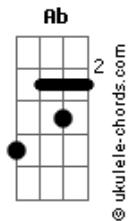

Mañana - There It Goes

tom:

Intro: Ab Fm Cm Eb
Ab Fm Cm

Db
This door was always open
Eb
It was always open
Cm Fm Ab
Now it's open for a very last time
Db
Soon it will be broken
Eb
It 's going to be broken
Cm Fm Ab
In more than two halves - useless halves

Db
You saw it coming
Eb
All at first sight
Cm Fm Ab
But you prophets didn't warn us at all
Db
We try to pull together
Eb
What once was torn apart
Cm Fm Ab
In a fight nobody had wanted

Db Dbm
There it goes
Ab Cm Db
An unbelievable thing to me
Dbm Ab Cm Db Dbm
An unbelievable thing - truly

Db
It was never meant to happen
Eb
To me things like these
Cm Fm Ab
Were never foreseeable
Db
And i become a liar
Eb

Acordes

By climbing up a ladder
Cm Fm Ab
And telling all you people i 'm fine

Db Dbm
There it goes
Ab Cm Db
An unbelievable thing to me
Dbm Ab Cm Db
An unbelievable thing - truly
Dbm Ab Cm Db
An unbelievable thing
Dbm Ab Cm Db Dbm
An unbelievable thing

(Ab Fm Cm Eb)
(Ab Fm Cm Eb Fm)
(Ab Eb)

Fm Ab Eb
Yes i
Fm Ab Eb
Yes i
Fm Ab Eb
Yes i

Fm
I want to dance with you
Ab Eb
I want to see you through
Fm
I want to dance with you
Ab Eb
I want to pull us through
Fm
I want to dance with you
Ab Eb Fm
I want to see you trough
Ab Eb Fm
I want to see you through

[Final] Ab Eb Fm
Ab Eb Fm
Ab Eb Fm
Ab Eb Fm