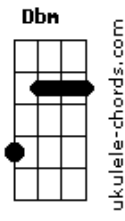

Mañana - There It Goes

tom:

Intro: Ab Fm Cm Eb
Ab Fm Cm

Db
This door was always open
Eb
It was always open
Cm Fm Ab
Now it's open for a very last time
Db
Soon it will be broken
Eb
It 's going to be broken
Cm Fm Ab
In more than two halves - useless halves

Db
You saw it coming
Eb
All at first sight
Cm Fm Ab
But you prophets didn't warn us at all
Db
We try to pull together
Eb
What once was torn apart
Cm Fm Ab
In a fight nobody had wanted

Db Dbm
There it goes
Ab Cm Db
An unbelievable thing to me
Dbm Ab Cm Db Dbm
An unbelievable thing - truly

Db
It was never meant to happen
Eb
To me things like these
Cm Fm Ab
Were never foreseeable
Db
And i become a liar
Eb

Acordes

By climbing up a ladder
Cm Fm Ab
And telling all you people i 'm fine

Db Dbm
There it goes
Ab Cm Db
An unbelievable thing to me
Dbm Ab Cm Db
An unbelievable thing - truly
Dbm Ab Cm Db
An unbelievable thing
Dbm Ab Cm Db Dbm
An unbelievable thing

(Ab Fm Cm Eb)
(Ab Fm Cm Eb Fm)
(Ab Eb)

Fm Ab Eb
Yes i
Fm Ab Eb
Yes i
Fm Ab Eb
Yes i

Fm
I want to dance with you
Ab Eb
I want to see you through
Fm
I want to dance with you
Ab Eb
I want to pull us through
Fm
I want to dance with you
Ab Eb Fm
I want to see you trough
Ab Eb Fm
I want to see you through

[Final] Ab Eb Fm
Ab Eb Fm
Ab Eb Fm
Ab Eb Fm