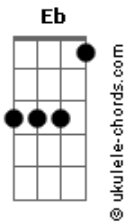

# Mañana - There It Goes

tom:

Intro: Ab Fm Cm Eb  
Ab Fm Cm

Db  
This door was always open  
Eb  
It was always open  
Cm Fm Ab  
Now it's open for a very last time  
Db  
Soon it will be broken  
Eb  
It 's going to be broken  
Cm Fm Ab  
In more than two halves - useless halves

Db  
You saw it coming  
Eb  
All at first sight  
Cm Fm Ab  
But you prophets didn't warn us at all  
Db  
We try to pull together  
Eb  
What once was torn apart  
Cm Fm Ab  
In a fight nobody had wanted

## Acordes

By climbing up a ladder  
Cm Fm Ab  
And telling all you people i 'm fine

Db Dbm  
There it goes  
Ab Cm Db  
An unbelievable thing to me  
Dbm Ab Cm Db  
An unbelievable thing - truly  
Dbm Ab Cm Db  
An unbelievable thing  
Dbm Ab Cm Db Dbm  
An unbelievable thing