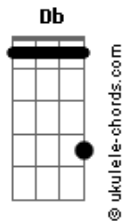

Mañana - There It Goes

tom:

Intro: Ab Fm Cm Eb
Ab Fm Cm

Db
This door was always open
Eb
It was always open
Cm Fm Ab
Now it's open for a very last time
Db
Soon it will be broken
Eb
It 's going to be broken
Cm Fm Ab
In more than two halves - useless halves

Db
You saw it coming
Eb
All at first sight
Cm Fm Ab
But you prophets didn't warn us at all
Db
We try to pull together
Eb
What once was torn apart
Cm Fm Ab
In a fight nobody had wanted

Db Dbm
There it goes
Ab Cm Db
An unbelievable thing to me
Dbm Ab Cm Db Dbm
An unbelievable thing - truly

Db
It was never meant to happen
Eb
To me things like these
Cm Fm Ab
Were never foreseeable
Db
And i become a liar
Eb

Acordes

By climbing up a ladder
Cm Fm Ab
And telling all you people i 'm fine

Db Dbm
There it goes
Ab Cm Db
An unbelievable thing to me
Dbm Ab Cm Db
An unbelievable thing - truly
Dbm Ab Cm Db
An unbelievable thing
Dbm Ab Cm Db Dbm
An unbelievable thing

(Ab Fm Cm Eb)
(Ab Fm Cm Eb Fm)
(Ab Eb)

Fm Ab Eb
Yes i
Fm Ab Eb
Yes i
Fm Ab Eb
Yes i

Fm
I want to dance with you
Ab Eb
I want to see you through
Fm
I want to dance with you
Ab Eb
I want to pull us through
Fm
I want to dance with you
Ab Eb Fm
I want to see you trough
Ab Eb Fm
I want to see you through

[Final] Ab Eb Fm
Ab Eb Fm
Ab Eb Fm
Ab Eb Fm