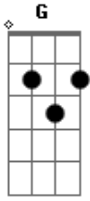

© ukulele-chords.com

© ukulele-chords.com