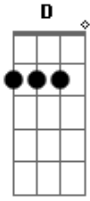

M83 - Wait

Tom: G
Intro: G D D Bm G

G
Send your dreams
Where nobody hides

Give your tears

To the tide
No Time

D G D Bm G
No Time
There's no end

D Bm G
There is no goodbye
Disappear

D Bm G
With the night
No Time
No Time

Acordes