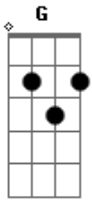

© ukulele-chords.com

© ukulele-chords.com