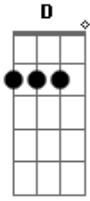

M83 - Wait

Tom: G
Intro: G D D Bm G

G
Send your dreams
Where nobody hides

Give your tears

To the tide
No Time

D G D Bm G
No Time
There's no end

D Bm G
There is no goodbye
Disappear

D Bm G
With the night
No Time

D Bm G
No Time
No Time

Acordes