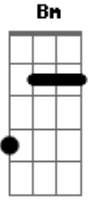

© ukulele-chords.com