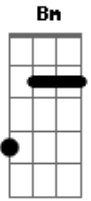

© ukulele-chords.com