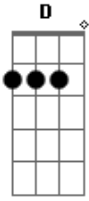

M83 - Wait

Tom: G
Intro: G D D Bm G

G
Send your dreams
Where nobody hides

Give your tears

To the tide
No Time

D G D Bm G
No Time
There's no end

D Bm G
There is no goodbye
Disappear

D Bm G
With the night

D Bm G
No Time
No Time (5x)

Acordes