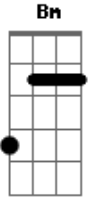

© ukulele-chords.com