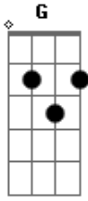

© ukulele-chords.com