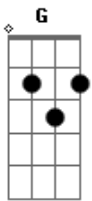

M83 - Wait

Tom: G
Intro: G D D Bm G

G
Send your dreams
Where nobody hides

Give your tears

To the tide

No Time

D G D Bm G
No Time
There's no end

D Bm G
There is no goodbye
Disappear

D Bm G
With the night

D Bm G
No Time

D
No Time (5x)

Acordes

© ukulele-chords.com

© ukulele-chords.com

© ukulele-chords.com