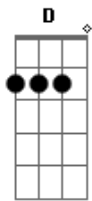

M83 - Wait

Tom: G
Intro: G D D Bm G

G
Send your dreams
Where nobody hides

Give your tears

To the tide

No Time

D G D Bm G
No Time
There's no end

D Bm G
There is no goodbye
Disappear

D Bm G
With the night

D Bm G
No Time

D
No Time (5x)

Acordes