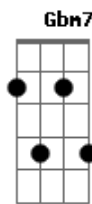

A B Gbm7
All my life, ooh

(Gbm7 Abm Dbm7 Abm Gbm7 Ebm D Gbm7 B E)

A
All my life

B E
Been trying to find your lips, my kiss

B
They're made for each other

A
Hands into the night

B E Abm B E
It will be alright

A B E
Take away my heart to see an ocean deep inside of me

B
Tear apart my head and feel infinity consuming me

A B Gbm7 E
All my life, ooh

Acordes

© ukulele-chords.com

© ukulele-chords.com

© ukulele-chords.com