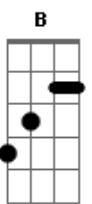

A B Gbm7
All my life, ooh

(Gbm7 Abm Dbm7 Abm Gbm7 Ebm D Gbm7 B E)

A
All my life

B E
Been trying to find your lips, my kiss

B
They're made for each other

A
Hands into the night

B E Abm B E
It will be alright

A B E
Take away my heart to see an ocean deep inside of me

B
Tear apart my head and feel infinity consuming me

A B Gbm7 E
All my life, ooh

Acordes

© ukulele-chords.com

© ukulele-chords.com

© ukulele-chords.com