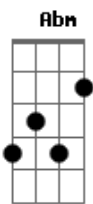

M1LDL1FE - Distraction

tom:

Intro: E A B E A B Gbm7

Gbm7 B Dbm7
If your skin is made of light

E Gbm7
Get me drunk on cosmic wine

B Dbm7
If your eyes are the ocean mist

B Gbm7
Then pull me into the abyss

Dbm7
We're made from the same dust

Gbm7
Like stars from the same dusk

Dbm7
Don't dive in, it's dangerous

E
Hold on, here we go

A
All my life

B E
Been trying to find your lips, my kiss

B
They're made for each other

A
Hands into the night

B E Abm B E
It will be alright

A B E
Take away my heart to see an ocean deep inside of me

B
Tear apart my head and feel infinity consuming me

A B Gbm7
All my life, ooh

Gbm7 B Dbm7
Under covers, intertwined like this

Gbm7
Drowning in a golden bliss

B Dbm7
Find infinity in your eyes

Gbm7
See myself floating out of sight

B Gbm7
Like sand from the same tide

Gbm7
And lights on the shore line

Dbm7
Up there, it's just too bright

E
Just pull me under

A
All my life

B E
Been trying to find your lips, my kiss

B
They're made for each other

A
Hands into the night

B E Abm B E
It will be alright

A B E
Take away my heart to see an ocean deep inside of me

B
Tear apart my head and feel infinity consuming me

A B Gbm7
All my life, ooh

(Gbm7 Abm Dbm7 Abm Gbm7 Ebm D Gbm7 B E)

A
All my life

B E
Been trying to find your lips, my kiss

B
They're made for each other

A
Hands into the night

B E Abm B E
It will be alright

A B E
Take away my heart to see an ocean deep inside of me

B
Tear apart my head and feel infinity consuming me

A B Gbm7 E
All my life, ooh

Acordes

© ukulele-chords.com

© ukulele-chords.com

© ukulele-chords.com

© ukulele-chords.com

© ukulele-chords.com

© ukulele-chords.com

© ukulele-chords.com

© ukulele-chords.com