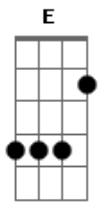

A B Gbm7
All my life, ooh

(Gbm7 Abm Dbm7 Abm Gbm7 Ebm D Gbm7 B E)

A
All my life

B E
Been trying to find your lips, my kiss

B
They're made for each other

A
Hands into the night

B E Abm B E
It will be alright

A B E
Take away my heart to see an ocean deep inside of me

B
Tear apart my head and feel infinity consuming me

A B Gbm7 E
All my life, ooh

Acordes

© ukulele-chords.com

© ukulele-chords.com

© ukulele-chords.com