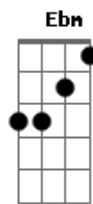

© ukulele-chords.com