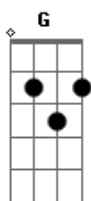

© ukulele-chords.com