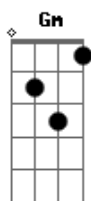

© ukulele-chords.com