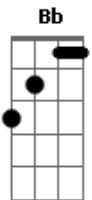

© ukulele-chords.com

| D | D | Gm | % |

| G | A | Bm | % |

| G | A |

| D | % | % | % |

D Gm
Little squirrel sitting on a flat slanted rock

D Gm
Wondering where the winter meal is coming from

D D Gm
Tired of fighting for it, gonna lay down my gun

G A Bm
Just know my work is done

G A
Just know my work is

| D | % | Gm | % |

done

| D | % | Gm | % |

du du du du du dooooo

D Gm
Little boy blue now come blow your horn

D Gm
No more of the sheep is a round

D Gm
Said I'm tired of fighting, gonna lay down my gun

G A Bm
Just know that my work is done

A G A D Bm
Just know that my work is done un

G A Bm
Just know that my work is done

A G A
Just know that my work is

| Bb | % | % | % | D | .....
do-o-o-o-one