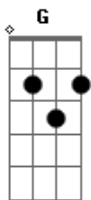

© ukulele-chords.com