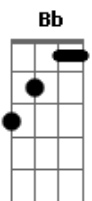

© ukulele-chords.com

| D | D | Gm | % |

| G | A | Bm | % |

| G | A |

| D | % | % | % |

D Gm
Little squirrel sitting on a flat slanted rock

D Gm
Wondering where the winter meal is coming from

D D Gm
Tired of fighting for it, gonna lay down my gun

G A Bm
Just know my work is done

G A
Just know my work is

| D | % | Gm | % |

done

| D | % | Gm | % |

du du du du du dooooo

D Gm
Little boy blue now come blow your horn

D Gm
No more of the sheep is a round

D Gm
Said I'm tired of fighting, gonna lay down my gun

G A Bm
Just know that my work is done

A G A D Bm
Just know that my work is done un

G A Bm
Just know that my work is done

A G A
Just know that my work is

| Bb | % | % | % | D | .....
do-o-o-o-one