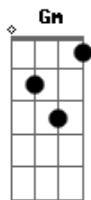

© ukulele-chords.com