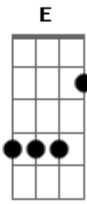

© ukulele-chords.com