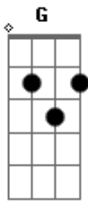

© ukulele-chords.com

© ukulele-chords.com