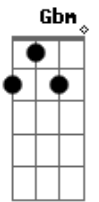

© ukulele-chords.com