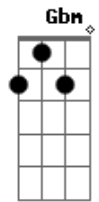

© ukulele-chords.com