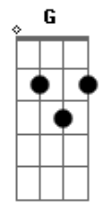

# Lynyrd Skynyrd - Tuesdays Gone

tom:

A E Gbm D  
 Train roll on, on down the line  
 A E D  
 Won't you please take me far away?  
 A E Gbm D  
 Now I feel the wind blow outside my door, means I'm  
 A E D  
 Leaving my woman behind

[Refrão]

A G D  
 Tuesday's gone with the wind  
 A E D  
 My baby's gone with the wind

[Segunda Parte]

A E Gbm D  
 And I don't know, oh where I'm going  
 A E D  
 I just want to be left alone  
 A E Gbm D  
 Well, when this train ends I'll try again, Lord I'm  
 A E D  
 I'm leaving my woman at home

## Acordes

© ukulele-chords.com

© ukulele-chords.com

© ukulele-chords.com

© ukulele-chords.com

© ukulele-chords.com

Tuesday's gone with the wind  
 A G D  
 Tuesday's gone with the wind  
 A G D  
 Tuesday's gone with the wind  
 A E D  
 My baby's gone with the wind

Train roll on, Tuesday's gone

[Terceira Parte]

A E Gbm D  
 Train roll on many miles from my home, see I'm  
 A E D  
 I'm riding my blues away  
 A E Gbm D  
 Tuesday, you see, she had to be free, Lord but  
 A E D  
 But somehow I've got to carry on, oh yeah