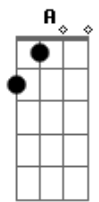

Lynyrd Skynyrd - Tuesdays Gone

tom:

Train roll on, on down the line
Won't you please take me far away?
Now I feel the wind blow outside my door, means I'm
Leaving my woman behind

[Refrão]

Tuesday's gone with the wind
My baby's gone with the wind

[Segunda Parte]

And I don't know, oh where I'm going
I just want to be left alone
Well, when this train ends I'll try again, Lord I'm
I'm leaving my woman at home

[Refrão]

Tuesday's gone with the wind
My baby's gone with the wind

Acordes

© ukulele-chords.com