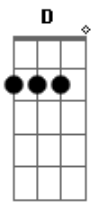

# Lynyrd Skynyrd - Tuesdays Gone

tom:

A E Gbm D  
 Train roll on, on down the line  
 A E D  
 Won't you please take me far away?  
 A E Gbm D  
 Now I feel the wind blow outside my door, means I'm  
 A E D  
 Leaving my woman behind

[Refrão]

A G D  
 Tuesday's gone with the wind  
 A E D  
 My baby's gone with the wind

[Segunda Parte]

A E Gbm D  
 And I don't know, oh where I'm going  
 A E D  
 I just want to be left alone  
 A E Gbm D  
 Well, when this train ends I'll try again, Lord I'm  
 A E D  
 I'm leaving my woman at home

## Acordes

© ukulele-chords.com

© ukulele-chords.com

© ukulele-chords.com

© ukulele-chords.com

© ukulele-chords.com

Tuesday's gone with the wind  
 A G D  
 Tuesday's gone with the wind  
 A G D  
 Tuesday's gone with the wind  
 A E D  
 My baby's gone with the wind

Train roll on, Tuesday's gone

[Terceira Parte]

A E Gbm D  
 Train roll on many miles from my home, see I'm  
 A E D  
 I'm riding my blues away  
 A E Gbm D  
 Tuesday, you see, she had to be free, Lord but  
 A E D  
 But somehow I've got to carry on, oh yeah