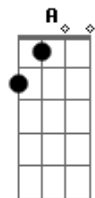

Lynyrd Skynyrd - Tuesday's Gone

Tom: A

(intro)

(solo)

h = hammer-on

.. = nao solte o dedo enquanto faz as outras parada

p = pull-off

A   E Gbm   D
Train roll on, on down the line
(won't you) please take me far, away.
A   E Gbm   D
Now feel the wind blow, outside my door
(cause I'm) I'm leavin' my woman, at home.

A   G   D
(Lord an') Tuesday's gone with the wind.
A   E   D
a-my baby's gone, with the wind.

A   E Gbm   D
And I don't know, oh where I'm goin'

A   E   D
I just want to be, left alone.
A   E Gbm   D
When this train ends, I'll try again.
(Lord) I'm leavin' my woman, at home.

A   G   D
(Lord an') Tuesday's gone, with the wind.
A   G   D
Tuesday's gone, with the wind.
A   G   D
Tuesday's gone, with the wind.
A   E   D
My baby's gone, with the wind.
(Train roll on) (instrumental)

A   E Gbm   D
Train roll on, a-many mile from my home.
(yeah) I'm ridin' my blues, away.
A   E Gbm   D
Tuesday's seen, a-she had to be free.
(Ah but) somehow I got to, carry on.

A   G   D
(Lord an') Tuesday's gone, with the wind.
A   G   D
Tuesday's gone, with the wind.
A   G   D
Tuesday's gone, with the wind.
A   E   D
My baby's gone, with the wind.
(Train roll on)

Acordes

© ukulele-chords.com