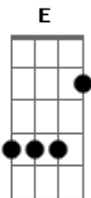

Lynyrd Skynyrd - Tuesday's Gone

Tom: A

(intro)

(solo)

h = hammer-on

.. = nao solte o dedo enquanto faz as outras parada

p = pull-off

A E Gbm D
 Train roll on, on down the line
 (won't you) please take me far, away.
 A E Gbm D
 Now feel the wind blow, outside my door
 (cause I'm) I'm leavin' my woman, at home.

A G D
 (Lord an') Tuesday's gone with the wind.
 A E D
 a-my baby's gone, with the wind.

A E Gbm D
 And I don't know, oh where I'm goin'

A E D
 I just want to be, left alone.
 A E Gbm D
 When this train ends, I'll try again.
 (Lord) I'm leavin' my woman, at home.

A G D
 (Lord an') Tuesday's gone, with the wind.
 A G D
 Tuesday's gone, with the wind.
 A G D
 Tuesday's gone, with the wind.
 A E D
 My baby's gone, with the wind.
 (Train roll on) (instrumental)

A E Gbm D
 Train roll on, a-many mile from my home.
 (yeah) I'm ridin' my blues, away.
 A E Gbm D
 Tuesday's seen, a-she had to be free.
 (Ah but) somehow I got to, carry on.

A G D
 (Lord an') Tuesday's gone, with the wind.
 A G D
 Tuesday's gone, with the wind.
 A G D
 Tuesday's gone, with the wind.
 A E D
 My baby's gone, with the wind.
 (Train roll on)

Acordes

© ukulele-chords.com