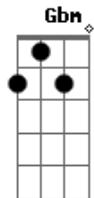

Lynyrd Skynyrd - Tuesday's Gone

Tom: A

(intro)

(solo)

h = hammer-on

.. = nao solte o dedo enquanto faz as outras parada

p = pull-off

A   E Gbm   D
Train roll on, on down the line
(won't you) please take me far, away.
A   E Gbm   D
Now feel the wind blow, outside my door
(cause I'm) I'm leavin' my woman, at home.

A   G   D
(Lord an') Tuesday's gone with the wind.
A   E   D
a-my baby's gone, with the wind.

A   E Gbm   D
And I don't know, oh where I'm goin'

A   E   D
I just want to be, left alone.
A   E Gbm   D
When this train ends, I'll try again.
(Lord) I'm leavin' my woman, at home.

A   G   D
(Lord an') Tuesday's gone, with the wind.
A   G   D
Tuesday's gone, with the wind.
A   G   D
Tuesday's gone, with the wind.
A   E   D
My baby's gone, with the wind.
(Train roll on) (instrumental)

A   E Gbm   D
Train roll on, a-many mile from my home.
(yeah) I'm ridin' my blues, away.
A   E Gbm   D
Tuesday's seen, a-she had to be free.
(Ah but) somehow I got to, carry on.

A   G   D
(Lord an') Tuesday's gone, with the wind.
A   G   D
Tuesday's gone, with the wind.
A   G   D
Tuesday's gone, with the wind.
A   E   D
My baby's gone, with the wind.
(Train roll on)

Acordes

© ukulele-chords.com

© ukulele-chords.com

© ukulele-chords.com

© ukulele-chords.com

© ukulele-chords.com