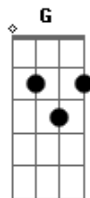

© ukulele-chords.com