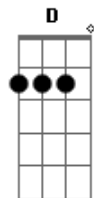

© ukulele-chords.com