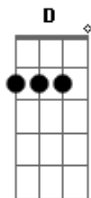

© ukulele-chords.com