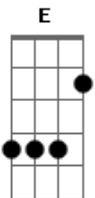

© ukulele-chords.com