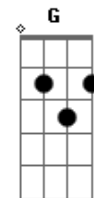

© ukulele-chords.com