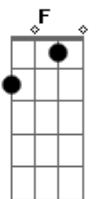

© ukulele-chords.com