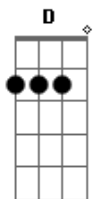

# Lynyrd Skynyrd - Sweet Home Alabama

tom:

Intro: D C G D

[Primeira Parte]

D C G  
Big wheels keep on turning  
D C G  
Carry me home to see my kin  
D C G  
Singing songs about the Southland  
D C G  
I miss Alabamy once again  
And I think it's a sin, yes

D C G  
Where the skies are so blue

And the governor's true

D C G  
Sweet home Alabama  
D C G  
Lordy Lord, I'm coming home to you

[Solo Piano] D C G

Yea, yea Montgomery's got the answer