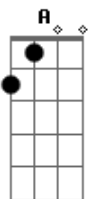

© ukulele-chords.com