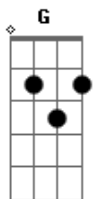

Lynyrd Skynyrd - Sweet Home Alabama

tom:

Intro: D C G D

[Primeira Parte]

D C G
Big wheels keep on turning
D C G
Carry me home to see my kin
D C G
Singing songs about the Southland
D C G
I miss Alabamy once again
And I think it's a sin, yes

[Refrão]

D C G
Sweet home Alabama
D C G
Where the skies are so blue
D C G
Sweet home Alabama
D C G F C
Lord, I'm coming home to you
D C G
Sweet home Alabama

Oh sweet home baby

D C G
Where the skies are so blue

And the governor's true

D C G
Sweet home Alabama
D C G
Lordy Lord, I'm coming home to you

[Solo Piano] D C G

Yea, yea Montgomery's got the answer

Acordes

© ukulele-chords.com

© ukulele-chords.com

© ukulele-chords.com