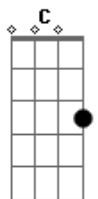

# Lynyrd Skynyrd - Sweet Home Alabama

tom:

Intro: D C G D

[Primeira Parte]

D C G  
Big wheels keep on turning  
D C G  
Carry me home to see my kin  
D C G  
Singing songs about the Southland  
D C G  
I miss Alabamy once again  
And I think it's a sin, yes

D C G  
Where the skies are so blue

And the governor's true

D C G  
Sweet home Alabama  
D C G  
Lordy Lord, I'm coming home to you

[Solo Piano] D C G

Yea, yea Montgomery's got the answer