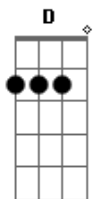

Lynyrd Skynyrd - Sweet Home Alabama

tom:

Intro: D C G D

[Primeira Parte]

D C G
Big wheels keep on turning
D C G
Carry me home to see my kin
D C G
Singing songs about the Southland
D C G
I miss Alabamy once again
And I think it's a sin, yes

[Refrão]

D C G
Sweet home Alabama
D C G
Where the skies are so blue
D C G
Sweet home Alabama
D C G F C
Lord, I'm coming home to you
D C G
Sweet home Alabama

Oh sweet home baby

D C G
Where the skies are so blue

And the governor's true

D C G
Sweet home Alabama
D C G
Lordy Lord, I'm coming home to you

[Solo Piano] D C G

Yea, yea Montgomery's got the answer

Acordes

© ukulele-chords.com

© ukulele-chords.com

© ukulele-chords.com