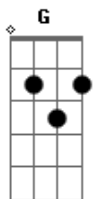

# Lynyrd Skynyrd - Sweet Home Alabama

tom:

Intro: D C G D

[Primeira Parte]

D C G  
Big wheels keep on turning  
D C G  
Carry me home to see my kin  
D C G  
Singing songs about the Southland  
D C G  
I miss Alabamy once again  
And I think it's a sin, yes

D C G  
Where the skies are so blue

And the governor's true

D C G  
Sweet home Alabama  
D C G  
Lordy Lord, I'm coming home to you

[Solo Piano] D C G

Yea, yea Montgomery's got the answer