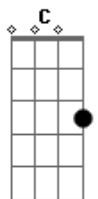

Lynyrd Skynyrd - Sweet Home Alabama

tom:

Intro: D C G D

[Primeira Parte]

D C G
Big wheels keep on turning
D C G
Carry me home to see my kin
D C G
Singing songs about the Southland
D C G
I miss Alabamy once again
And I think it's a sin, yes

And the governor's true

D C G
Sweet home Alabama
D C G
Lordy Lord, I'm coming home to you

[Solo Piano] D C G

Yea, yea Montgomery's got the answer

Acordes

© ukulele-chords.com

© ukulele-chords.com

© ukulele-chords.com