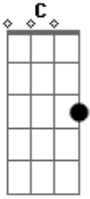

You'll find yourself
Follow your heart
And nothing else
And you can do this
If you try
All I want for you, my son
Is to be satisfied

Terceiro Refrão:

And be a simple
Kind of man
Be something
You love and understand

Baby, be a simple
Kind of man
Won't you do this for me, son
If you can?

Acordes

© ukulele-chords.com