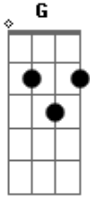

Lynyrd Skynyrd - Simple Man

Tom: C
Intro: C G Am
C G Am
C G Am
C G Am

(Guitarra 1)

(Guitarra 2)

Primeira Estrofe:

Mama told me
When I was young
Come sit beside me
Why only son
And listen closely
To what I say
And if you do this it will help you
Some sunny day

(Parte 1)

(Parte 2)

(Parte 3)

(Parte 4)

(Parte 5)

Quarta Estrofe:

Boy, don't you worry

You'll find yourself
 Follow your heart
 And nothing else
 And you can do this
 If you try
 All I want for you, my son
 Is to be satisfied

Terceiro Refrão:

And be a simple
 Kind of man
 Be something
 You love and understand

 Baby, be a simple
 Kind of man
 Won't you do this for me, son
 If you can?

Acordes

© ukulele-chords.com

© ukulele-chords.com