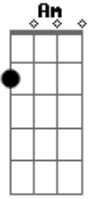

© ukulele-chords.com