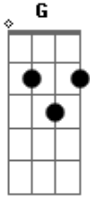

© ukulele-chords.com