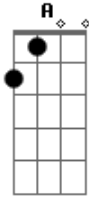

© ukulele-chords.com