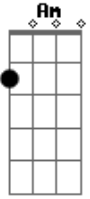

Lynyrd Skynyrd - Simple Man

Tom: C
Intro: C G Am
C G Am
C G Am
C G Am

(Guitarra 1)

(Guitarra 2)

Primeira Estrofe:

Mama told me
When I was young
Come sit beside me
Why only son
And listen closely
To what I say
And if you do this it will help you
Some sunny day

(Parte 1)

(Parte 2)

(Parte 3)

(Parte 4)

(Parte 5)

Quarta Estrofe:

Boy, don't you worry

You'll find yourself
 Follow your heart
 And nothing else
 And you can do this
 If you try
 All I want for you, my son
 Is to be satisfied

Terceiro Refrão:

And be a simple
 Kind of man
 Be something
 You love and understand

 Baby, be a simple
 Kind of man
 Won't you do this for me, son
 If you can?

Acordes

© ukulele-chords.com

© ukulele-chords.com