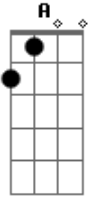

© ukulele-chords.com