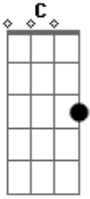

Lynyrd Skynyrd - Simple Man

Tom: C
Intro: C G Am
C G Am
C G Am
C G Am

(Guitarra 1)

(Guitarra 2)

Primeira Estrofe:

Mama told me
When I was young
Come sit beside me
Why only son
And listen closely
To what I say
And if you do this it will help you
Some sunny day

Segundo Refrão:

And be a simple
Kind of man
Be something
You love and understand
Baby, be a simple
Kind of man
Won't you do this for me, son?
If you can?

Solo: C G A
C G A
C G A
C G A
C G A
C G A
C G Am
C G Am

(Parte 1)

(Parte 2)

(Parte 3)

(Parte 4)

(Parte 5)

Quarta Estrofe:

Boy, don't you worry

You'll find yourself
 Follow your heart
 And nothing else
 And you can do this
 If you try
 All I want for you, my son
 Is to be satisfied

Terceiro Refrão:

And be a simple
 Kind of man
 Be something
 You love and understand

 Baby, be a simple
 Kind of man
 Won't you do this for me, son
 If you can?

Acordes

© ukulele-chords.com

© ukulele-chords.com