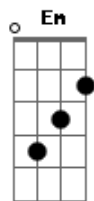

Lynyrd Skynyrd - Lucky Man

Tom: D

Afinação: 1/2 tom abaixo.

Intro: Bm Bm Bm G

Bm Bm Bm G

MMMMMMMMMMMMMMMM...

Well it took so long for me to realize

That my destiny was right before my eyes

Whoooooooooohhhooooooooohhh... just a lucky man

Acordes

© ukulele-chords.com

© ukulele-chords.com

© ukulele-chords.com

© ukulele-chords.com

© ukulele-chords.com