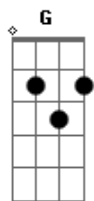

Lynyrd Skynyrd - Lucky Man

Tom: D

Afinação: 1/2 tom abaixo.

Intro: Bm Bm Bm G

Bm Bm Bm G

MMMMMMMMMMMMMMMM...

Well it took so long for me to realize

That my destiny was right before my eyes

Whoooooooooohhhooooooooohhh... just a lucky man

Acordes

© ukulele-chords.com

© ukulele-chords.com

© ukulele-chords.com

© ukulele-chords.com

© ukulele-chords.com