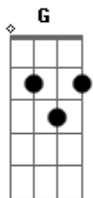

Lynyrd Skynyrd - Gifted Hands

Tom: **G**

(intro)

(guitar 1 - clean) (0:00 - 0:11)

(guitar 2 - distortion) (0:12-0:14)

(guitar 1 Very slight Distortion - There are chords in the back ground Not too sure which. think the first is a **G** but can't tell what the rest are)

0:15 - 0:25

(guitar 1 chords)

(verse 1)

(**G** 3rd fret **B** string)

I remember the day that he came in

(**D**)

I can't belive How long it's been

(**C**)

Like a poet he began to play

(**A** minor)

Repeat Sequence through out the verses

Chord shapes

(chorus)

(**G**)

'Cause I know he's here

(**D**)

He's everywhere

(**C**)

Take a look around oh and you'll see

A

That cross we bear

Am

Lord we thank you for these gifted hands

(solo)

(verse 2)

(chorus)

(afetr chours guitar 2 2:32)

(solo 2 2:46 part 1)

(part 2)

(part 3) (becomes backing)

(over solo part 3)

Part 4

(first Part of the faster solo)

(guitar 1 clean)

Acordes

© ukulele-chords.com