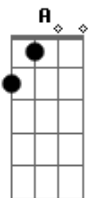

Lynyrd Skynyrd - Gifted Hands

Tom: **G**

(intro)

(guitar 1 - clean) (0:00 - 0:11)

(guitar 2 - distortion) (0:12-0:14)

(guitar 1 Very slight Distortion - There are chords in the back ground Not too sure which. think the first is a **G** but can't tell what the rest are)

0:15 - 0:25

(guitar 1 chords)

(verse 1)

(**G** 3rd fret **B** string)

I remember the day that he came in

(**D**)

I can't belive How long it's been

(**C**)

(first Part of the faster solo)

(guitar 1 clean)

Acordes

© ukulele-chords.com

© ukulele-chords.com

© ukulele-chords.com

© ukulele-chords.com

© ukulele-chords.com