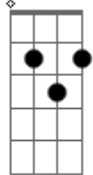

Lynyrd Skynyrd - Gifted Hands

Tom: **G**

(intro)

(guitar 1 - clean) (0:00 - 0:11)

(guitar 2 - distortion) (0:12-0:14)

(guitar 1 Very slight Distortion - There are chords in the back ground Not too sure which. think the first is a **G** but can't tell what the rest are)

0:15 - 0:25

(guitar 1 chords)

(verse 1)

(**G** 3rd fret **B** string)

I remember the day that he came in

(**D**)

I can't belive How long it's been

(**C**)

Like a poet he began to play

(**A** minor)

Repeat Sequence through out the verses

Chord shapes

(chorus)

(**G**)

'Cause I know he's here

(**D**)

He's everywhere

(**C**)

Take a look around oh and you'll see

A

That cross we bear

Am

Lord we thank you for these gifted hands

(solo)

(verse 2)

(chorus)

(afetr chours guitar 2 2:32)

(solo 2 2:46 part 1)

(part 2)

(part 3) (becomes backing)

(over solo part 3)

Part 4

(first Part of the faster solo)

(guitar 1 clean)

Acordes

G