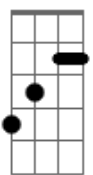

Lynyrd Skynyrd - Gifted Hands

Tom: **G**

(intro)

(guitar 1 - clean) (0:00 - 0:11)

(guitar 2 - distortion) (0:12-0:14)

(guitar 1 Very slight Distortion - There are chords in the back ground Not too sure which. think the first is a **G** but can't tell what the rest are)

0:15 - 0:25

(guitar 1 chords)

(verse 1)

(**G** 3rd fret **B** string)

I remember the day that he came in

(**D**)

I can't belive How long it's been

(**C**)

He's everywhere

(**C**)

Take a look around oh and you'll see

A

That cross we bear

Am

Lord we thank you for these gifted hands

(solo)

(first Part of the faster solo)

(guitar 1 clean)

Acordes

G

© ukulele-chords.com

B

© ukulele-chords.com

D