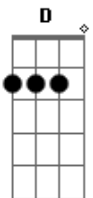

Lynyrd Skynyrd - Gifted Hands

Tom: **G**

(intro)

(guitar 1 - clean) (0:00 - 0:11)

(guitar 2 - distortion) (0:12-0:14)

(guitar 1 Very slight Distortion - There are chords in the back ground Not too sure which. think the first is a **G** but can't tell what the rest are)

0:15 - 0:25

(guitar 1 chords)

(verse 1)

(**G** 3rd fret **B** string)

I remember the day that he came in

(**D**)

I can't belive How long it's been

(**C**)

(verse 2)

(chorus)

(afetr chours guitar 2 2:32)

(solo 2 2:46 part 1)

(part 2)

(part 3) (becomes backing)

(over solo part 3)

Part 4

(first Part of the faster solo)

(guitar 1 clean)

Acordes

© ukulele-chords.com

© ukulele-chords.com

© ukulele-chords.com

© ukulele-chords.com

© ukulele-chords.com