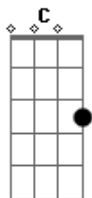

Lynyrd Skynyrd - Gifted Hands

Tom: **G**

(intro)

(guitar 1 - clean) (0:00 - 0:11)

(guitar 2 - distortion) (0:12-0:14)

(guitar 1 Very slight Distortion - There are chords in the back ground Not too sure which. think the first is a **G** but can't tell what the rest are)

0:15 - 0:25

(guitar 1 chords)

(verse 1)

(**G** 3rd fret **B** string)

I remember the day that he came in

(**D**)

I can't belive How long it's been

(**C**)

He's everywhere

(**C**)

Take a look around oh and you'll see

A

That cross we bear

Am

Lord we thank you for these gifted hands

(solo)

(first Part of the faster solo)

(guitar 1 clean)

Acordes

© ukulele-chords.com

© ukulele-chords.com

© ukulele-chords.com

© ukulele-chords.com

© ukulele-chords.com