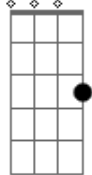

© ukulele-chords.com

C