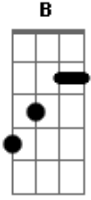

© ukulele-chords.com