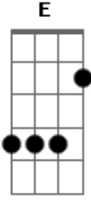

© ukulele-chords.com