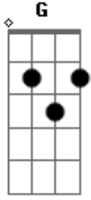

Lynyrd Skynyrd - Dixie Intro

Tom: **G**

Standard **E** tuning
Key of **G**

This is the intro to Sweet Home Alabama from the 1990s. It is played using a slide.

~~~~~ Vibrato

B Bend

Acordes

© ukulele-chords.com