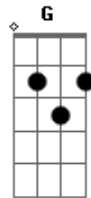

© ukulele-chords.com