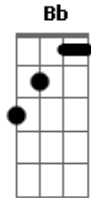

© ukulele-chords.com