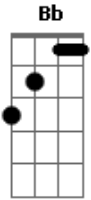

© ukulele-chords.com