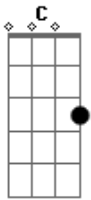

Lynyrd Skynyrd - Comin Home

Tom: C Bb C D D Bb C D

comin home by: lynyrd skynard

Main Riff First solo

D C D C

D

Then Chorus

I wanna come home It's been so long...

Am C

Then Verse 3
Chorus

...away

Outro

G D

Lead guitar in chorus

Am C G D

Am C G D

Then second verse (main riff)

Then second chorus

Then

thats pretty much it

D Bb C D

Acordes

© ukulele-chords.com

© ukulele-chords.com