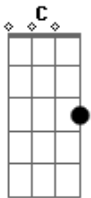

Lynyrd Skynyrd - Comin Home

Tom: C Bb C D D Bb C D

comin home by: lynyrd skynard

Main Riff

First solo

D C D C

D

Then Chorus

I wanna come home It's been so long...

Am C

Then Verse 3
Chorus

...away

Outro

G D

Lead guitar in chorus

Am C G D

Am C G D

Then second verse (main riff)

Then second chorus

Then

thats pretty much it

D Bb C D

Acordes

© ukulele-chords.com