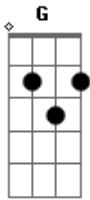

Lynyrd Skynyrd - Comin Home

Tom: C Bb C D D Bb C D

comin home by: lynyrd skynard

Main Riff First solo

D C D C

D

Then Chorus

I wanna come home It's been so long...

Am C

Then Verse 3
Chorus

...away

Outro

G D

Lead guitar in chorus

Am C G D

Am C G D

Then second verse (main riff)

Then second chorus

Then

thats pretty much it

D Bb C D

Acordes

© ukulele-chords.com

© ukulele-chords.com

© ukulele-chords.com

© ukulele-chords.com

© ukulele-chords.com