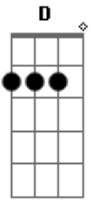

Lynyrd Skynyrd - Comin Home

Tom: C Bb C D D Bb C D

comin home by: lynyrd skynard

Main Riff First solo

D C D C

D

Then Chorus

I wanna come home It's been so long...

Am C

Then Verse 3
Chorus

...away

Outro

G D

Lead guitar in chorus

Am C G D

Am C G D

Then second verse (main riff)

Then second chorus

Then

thats pretty much it

D Bb C D

Acordes

© ukulele-chords.com

© ukulele-chords.com