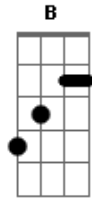

© ukulele-chords.com