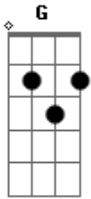

Lynyrd Skynyrd - Am I Losin'

Tom: G

Intro: 4x:

? ? ? ? ? ? ?

Onde aparece o acorde 'D' toca-se a intro.

D
I recall when I used to come home, never had a dime
C Lord, I always had a good time.
D
I recall drinking wine, with one of my friends
C Lord, I cain't go back again

Refrão: **Am** I losin' my own way back home
D **C** **G**
Am I losin' a good friend that I've known
D **C** **G**
Am I losin' won't ya tell me how I've sinned
D **C** **G**
Why I'm losin one of my best friends **G**(pick for 1/2 measure)

D
I recall this friend of mine, I knew so well
C Goes to show oh Lord ya just cain't tell
D
Now my friend won't talk to me, let me tell ya why

C Thinks I changed because of a dollar sign **G**

Chorus

Solo: (**D C G**) (5x)

G **A** **B** **G**
It's so strange when ya get just a little money
G **A** **B** **G**
You're so called friends want to act just a little funny
G **A** **B** **D** **C**
(Yes they'll blame you) But I'm not the one thats here to blame
G
It's you my friend and it's really a change
D **C** **G**
It's a shame-ame, such a shame
Am I losin' once again
D
Why these things happen Lord, I don't understand
C Lord, they can sure hurt a man **G**
D
Why won't my friend take me, as I am
C 'Cause your friends Lord are the most important thing **G**

Refrão.

Acordes

© ukulele-chords.com