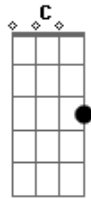

© ukulele-chords.com