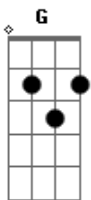

Lynyrd Skynyrd - All I Can do

Tom: G

G D C
G D Em C G D C

Well this life that I've lived

Has took me everywhere

There ain't no place I ain't never gone

But it's kinda like the sayin

That you heard so many times

Well there just ain't no place like home

G D C

Did you ever see a she-gator protect her youngins

Or the fish in a river swiwin free

Did you ever see the beauty of the hills of Carolina

Or the sweetness of the grass in Tennesee

And lord I can't make any changes

All I can do is write 'em in a song

Cus I can see the concrete a slowly creepin

Lord take me and mine before that comes

G D C

G D C

Like to see the mountain stream a flowing
Do you like to see a youngin with his dog

Did you ever stop and think about well the air you're breathing

Well you better listen to my song

And lord I can't make any changes
All I can do is write 'em in a song
Cus I can see the concrete a slowly creepin
Lord take me and mine before it comes

(key change to A for piano solo)

A E D (played 4x)
(back to G)

I'm not tryin to put down no big city
But the things they write about us is just a bore

You can take a boy out of old Dixieland

But you'll never take Dixie from a boy

And lord I can't make any changes

All I can do is write 'em in a song

Cus I can see the concrete a slowly creepin

Lord take me and mine before that comes

Yes well I can see the concrete a slowly creeping

Lord take me and mine before that comes.

Acordes

© ukulele-chords.com