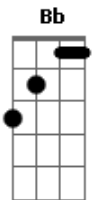

© ukulele-chords.com