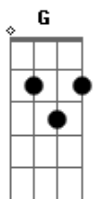

P.m. P.M. P.M

[Primeira Parte]

D C G
Big wheels keep on turning
D C G
Carry me home to see my kin
D C G
Singing songs about the south-land
D C G
I miss Alabamy once again

And I think it's a sin, yes

(D C G)
(D C G)

[Segunda Parte]

D C G
Well I heard Mr. Young sing about her
D C G
Well, I heard old Neil put her down
D C G
Well, I hope Neil Young will remember
D C
A southern man

Don't need him around anyhow

[Refrão]

D C G
Sweet home Alabama
D C G
Where the skies are so blue
D C G
Sweet home Alabama
D C G
Lord, I'm coming home to you

Acordes

© ukulele-chords.com

© ukulele-chords.com

© ukulele-chords.com

(D C G)
(D C G)

[Terceira Parte]

D C
In Birmingham, they love
G
The governor (boo-boo-boo)
D C G
Now we all did what we could do
D C G
Now Watergate does not bother me
D C G
Does your conscience bother you?

Now, tell the truth

[Refrão]

D C G
Sweet home Alabama
D C G
Where the skies are so blue

And I tell you it's true

D C G
Sweet home Alabama
D C G
Lord, I'm coming home to you

Here I come

(D C G)
(D C G)

[Quarta Parte]