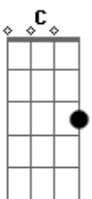

P.m. P.M. P.M

[Primeira Parte]

D C G
Big wheels keep on turning
D C G
Carry me home to see my kin
D C G
Singing songs about the south-land
D C G
I miss Alabamy once again

And I think it's a sin, yes

(D C G)
(D C G)

[Segunda Parte]

D C G
Well I heard Mr. Young sing about her
D C G
Well, I heard old Neil put her down
D C G
Well, I hope Neil Young will remember
D C
A southern man

Don't need him around anyhow

[Refrão]

D C G
Sweet home Alabama
D C G
Where the skies are so blue
D C G
Sweet home Alabama
D C G
Lord, I'm coming home to you

Acordes

© ukulele-chords.com

© ukulele-chords.com

© ukulele-chords.com

(D C G)
(D C G)

[Terceira Parte]

D C
In Birmingham, they love
G
The governor (boo-boo-boo)
D C G
Now we all did what we could do
D C G
Now Watergate does not bother me
D C G
Does your conscience bother you?

Now, tell the truth

[Refrão]

D C G
Sweet home Alabama
D C G
Where the skies are so blue

And I tell you it's true

D C G
Sweet home Alabama
D C G
Lord, I'm coming home to you

Here I come

(D C G)
(D C G)

[Quarta Parte]