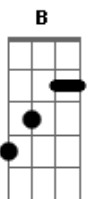

[Pré-Refrão]

B Gbm
One shot, two shot, three

Em
Feel those bad feels leave

B Gbm
Four shots, nine shots, eleven

Em
Just can't learn his lesson

[Refrão]

B Gbm
The itsy bitsy spider went up the water spout

Em
Downed all the beer to drown the voices out

B Gbm
Up came the sun and brang back all the pain

Em
So the itsy bitsy spider went out to drink again

[Segunda Parte]

B Gbm
Creeping and crawling, head in the toilet, you might just fall in

Em
Mama been calling, wish I could take it back, not what she wanted

B Gbm

Dreaming of drinking, what are you thinking?

Back of your mind be confessin'

Em
You know it ain't worth it, she don't deserve it

Caught in your deadly obsession

[Pré-Refrão]

B Gbm
One shot, two shot, three

Em
Feel those bad feels leave

B Gbm
Four shots, nine shots, eleven

Em
Just can't learn his lesson

[Refrão]

B Gbm
The itsy bitsy spider went up the water spout

Em
Downed all the beer to drown the voices out

B Gbm
Up came the sun and brang back all the pain

Em
So the itsy bitsy spider went out to drink again

(B Gbm Em)

(B Gbm Em)

[Ponte]

B Gbm
You're on the edge of losing me

Em
Don't make this harder than it has to be

B Gbm Em
You got until the count of three

And by the end I'm leavin'

[Refrão]

B Gbm
The itsy bitsy spider went up the water spout

Em
Downed all the beer to drown the voices out

B Gbm
Up came the sun and brang back all the pain

Em
So the itsy bitsy spider went out to drink again

[Final] B Gbm Em B Gbm

Em
The itsy bitsy spider went out to drink again

Acordes

© ukulele-chords.com