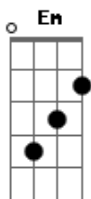

Lyn Lapid - Itsy Bitsy

tom:

Intro: The itsy bitsy spider went up the water spout

Downed all the beer to drown the voices out

Up came the sun and brang back all the pain

So the itsy bitsy spider went out to drink again

(B Gbm Em)

[Primeira Parte]

B Gbm
Stuck in a cycle, no one can tell us the way that this might go

And everyone looking at me like I'm psycho

B Gbm
You know you should be better, you know you gotta change

Em
You knew I wasn't ready, I knew you'd never stay

B Gbm
The itsy bitsy spider went up the water spout

Em
Downed all the beer to drown the voices out

B Gbm
Up came the sun and brang back all the pain

Em
So the itsy bitsy spider went out to drink again

[Final] B Gbm Em B Gbm

Em
The itsy bitsy spider went out to drink again

Acordes

© ukulele-chords.com

© ukulele-chords.com

© ukulele-chords.com