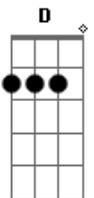

Lykke Li - Possibility

Tom: G

(intro) G

(verse 1)

G Bm C
There's a possibility
G Bm C
There's a possibility
Em Bm Em C
All that I had was all I'm gonn' get
G Bm C
mmmmmmmmmmmm

(verse 2)

G Bm C
There's a possibility
G Bm C
There's a possibility
Em Bm Em C
All I'm gonna get is gonn' be yours then
Em Bm Em C
All I'm gonna get is gonn' be yours then

(chorus 1)

Em C G
So tell me when you hear my heart stop
Em C G
You're the only one that knows
Em C G
Tell me when you hear my silence
C Am D
There's a possibility I wouldn't know
G Bm C
mmmmmmmmmmmm
G Bm C
mmmmmmmmmmmm

(verse 3)

Acordes

© ukulele-chords.com

© ukulele-chords.com

© ukulele-chords.com

© ukulele-chords.com

© ukulele-chords.com

© ukulele-chords.com