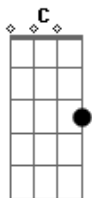

Lykke Li - Possibility

Tom: G

(intro) G

(verse 1)

G Bm C
There's a possibility
G Bm C
There's a possibility
Em Bm Em C
All that I had was all I'm gonn' get
G Bm C
mmmmmmmmmmmm

(verse 2)

G Bm C
There's a possibility
G Bm C
There's a possibility
Em Bm Em C
All I'm gonna get is gonn' be yours then
Em Bm Em C
All I'm gonna get is gonn' be yours then

(chorus 1)

Em C G
So tell me when you hear my heart stop
Em C G
You're the only one that knows
Em C G
Tell me when you hear my silence
C Am D
There's a possibility I wouldn't know
G Bm C
mmmmmmmmmmmm
G Bm C
mmmmmmmmmmmm

(verse 3)

Acordes

© ukulele-chords.com

© ukulele-chords.com

© ukulele-chords.com

© ukulele-chords.com

© ukulele-chords.com

© ukulele-chords.com

G Bm C
Know that when you leave
G Bm C
Know that when you leave
Em Bm Em C
By blood and by me, you walk like a thief
Em Bm Em C
By blood and by me, and I fall when you leave

(repeat chorus 1)

(chorus 2)