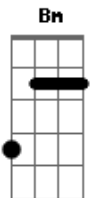

© ukulele-chords.com