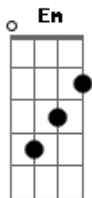

© ukulele-chords.com