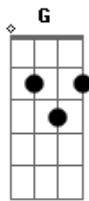

© ukulele-chords.com

© ukulele-chords.com