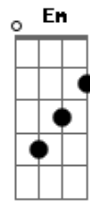

© ukulele-chords.com