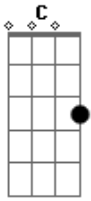

LWPLY - Longhorn Grandchild

tom:

C

C C C C C C F7M

Longhorn Grandchild in the morning

C C C C C C F7M

Little robot wishing for things, like

G F
A pair of eyes so he can tell

G F
A pair of eyes from pareidolia

G F
Two arms to lower the horizon

G F

A voice to sing us songs ?bout life

C C C C C C F7M
Longhorn Grandchild in the summer

C C C C C C F7M
Sipping blueberry ice cream (you scream)

G F
Wine-colored roses sent to Hanna

G F
Rose-colored wine she likes to drink

G F
Spilled black paint over a black canvas

G F
A portrait of the late night sky

Acordes

© ukulele-chords.com