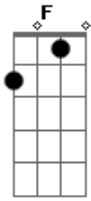

© ukulele-chords.com