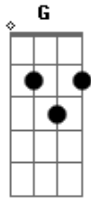

LWPLY - Longhorn Grandchild

tom:

C

C C C C C C F7M

Longhorn Grandchild in the morning

C C C C C C F7M

Little robot wishing for things, like

G F
A pair of eyes so he can tell

G F
A pair of eyes from pareidolia

G F
Two arms to lower the horizon

G F

A voice to sing us songs ?bout life

C C C C C C F7M
Longhorn Grandchild in the summer

C C C C C C F7M
Sipping blueberry ice cream (you scream)

G F
Wine-colored roses sent to Hanna

G F
Rose-colored wine she likes to drink

G F
Spilled black paint over a black canvas

G F
A portrait of the late night sky

Acordes

© ukulele-chords.com

© ukulele-chords.com

© ukulele-chords.com

© ukulele-chords.com