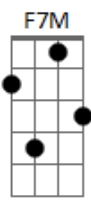

© ukulele-chords.com