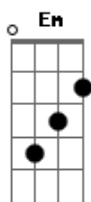

Em

I can't live if you go

C Em

I can't live if you go

C- C A A A7 E

I can't live if you go

C- C A A A7 E

I can't live if you go

C- C A A A7 E

I can't live if you

(Gb Em)

Acordes

© ukulele-chords.com

© ukulele-chords.com

© ukulele-chords.com

© ukulele-chords.com