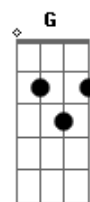

Em

I can't live if you go

C Em

I can't live if you go

C- C A A A7 E

I can't live if you go

C- C A A A7 E

I can't live if you go

C- C A A A7 E

I can't live if you

(Gb Em)

Acordes

© ukulele-chords.com

© ukulele-chords.com

© ukulele-chords.com

© ukulele-chords.com