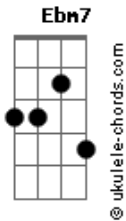

Lunar Vacation - The Basement

tom:

Intro: Ab Ab7 C#7M E7M

[Primeira Parte]

Ab Ab7
The night's not over for a while
C#7M E7M

So what's the point of you leaving?

Ab Ab7
A couple more just couldn't hurt
C#7M E7M

Drowning, but it's not even worth it
E7M

It's getting late
Dbm E7M Ebm7

I can't stay

Ab
I'll see you next weekend

(Ab Ab7 C#7M E7M)

Acordes

[Segunda Parte]

Ab Ab7
Too tired to act like someone else tonight
C#7M E7M

It's nearly three in the morning

Ab Ab7
And don't you ever stop and think
C#7M E7M

That it's all just meaningless

Ab Ab7 C#7M E7M
I can't breathe in the basement

[Refrão]

Dbm
And it's hard to ignore the signs
E7M

Ab Ab7 C#7M A7M E7M
I really want to go home

F#7M A7M E7M

(She's walking through the door, and now she's on the floor)

(The only thing we know is you can never go home)