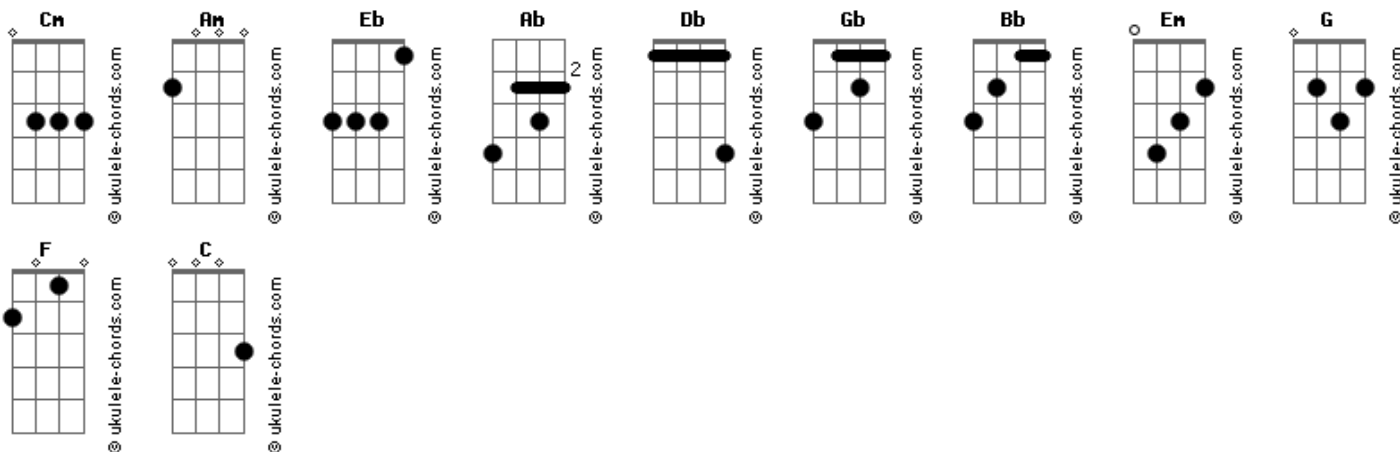

# Luke Combs - The Great Divide

tom:  
 Cm (forma dos acordes no tom de Am)  
 Afinação: Eb Ab Db Gb Bb Eb

Capostrate na 4ª casa  
 Intro: Am Em Am Em  
 Am Em G

[Primeira Parte]

We're striking matches on the TV  
 Setting fires on our phones  
 Bearing crosses we believe in dying on  
 Tempers flare, the flame flies higher  
 As we soar closer towards the sun  
 But I like to think too much damage  
 Ain't been done

[Refrão]

We're all so far, so far apart now  
 It's as deep as it is wide  
 We're about to fall apart now  
 If we can't reach the other side  
 We gotta find a way across the great divide  
 ( Am Em Am Em )

## Acordes

Sid? of the fence that w? stand on  
 Makes us all too damn different to get along  
 But I've seen strangers love each other  
 Like a mother does her son  
 What we see ain't only all that's going on

[Refrão]

We're all so far, so far apart now  
 It's as deep as it is wide  
 We're about to fall apart now  
 If we can't reach the other side  
 We gotta find a way across the great divide  
 ( Am Em Am Em )  
 ( Am Em Am Em )  
 ( Am Em G )