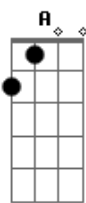

C G D C G D
Oh, me and my kinda folk

[Final] D C G
D G C
D C G
D G C
D C G
D G C
D C G
D G C

© ukulele-chords.com

© ukulele-chords.com

© ukulele-chords.com

© ukulele-chords.com

© ukulele-chords.com

© ukulele-chords.com