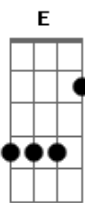

© ukulele-chords.com