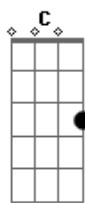

© ukulele-chords.com

© ukulele-chords.com

© ukulele-chords.com

© ukulele-chords.com

© ukulele-chords.com

© ukulele-chords.com

© ukulele-chords.com

© ukulele-chords.com

© ukulele-chords.com