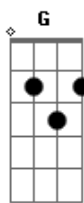

(D C G)
(D C G D)

[Segunda Parte]

D
Th?re's a whip of southern wind singin'
And a red sun sinkin'
Back beneath a grove of oak trees C G
We're takin' it slow, easy come easy go D
A county road road philosophy G C
I ain't sayin' it's right D
What we're livin' like D Em F D

C G D C G D
Oh, me and my kinda folk

[Final] D C G
D G C
D C G
D G C
D C G
D G C
D C G
D G C

© ukulele-chords.com

© ukulele-chords.com

© ukulele-chords.com

© ukulele-chords.com

© ukulele-chords.com

© ukulele-chords.com