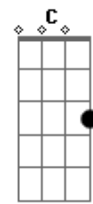

© ukulele-chords.com