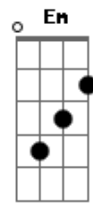

© ukulele-chords.com