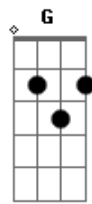

© ukulele-chords.com