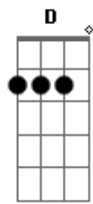

© ukulele-chords.com