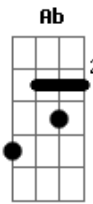

© ukulele-chords.com