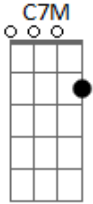

And I got a job that pays all our bills
You stay out drinking late at the bar
You see more your friends than you do your kids
I'd always hoped for better
Thought maybe together you and me would find it
I got no plans I ain't going nowhere
So take your fast car and keep on driving

[Instrumental]

C7M G Em D

[Refrão]

So I remember when: we were driving, driving in your car
The speed so fast I felt like I was drunk
City lights lay out before us

And your arm felt nice wrapped 'round my shoulder
And I had a feeling that I belonged
And I had a feeling I could be someone, be someone, be someone

[Instrumental]

[Verso 7]

You got a fast car
But is it fast enough so you can fly away?
You gotta make a decision
Leave tonight or live and die this way

[Final] C7M G Em D
C7M G Em D
C7M G

Acordes

© ukulele-chords.com