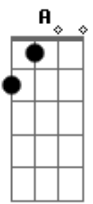

Luke Combs - Fast Car

tom:

A (forma dos acordes no tom de Ab)

Capostrate na 1ª casa

Intro: C7M G Em D
C7M G Em D

[Primeira Parte]

C7M G
You got a fast car
Em D
I want a ticket to anywhere
C7M G
Maybe we make a deal
Em D
Maybe together we can get somewhere
C7M G
Any place is better
Em D
Starting from zero, got nothing to lose
C7M G
Maybe we'll make something
Em D
Me myself, I got nothing to prove

[Instrumental]

C7M G Em D

[Terceira Parte]

C7M G
You see, my old man's got a problem
Em D
He live with the bottle, that's the way it is
C7M G
He says his body's too old for working
Em D
His body's too young to look like his
C7M G Em
D
My mama went off and left him, she wanted more from life than
he could give
C7M G
I said, "Somebody's got to take care of him."
Em D
So I quit school and that's what I did

[Instrumental]

[Verso 7]

You got a fast car
 But is it fast enough so you can fly away?
 You gotta make a decision
 Leave tonight or live and die this way

[Final] C7M G Em D
 C7M G Em D
 C7M G

Acordes

© ukulele-chords.com