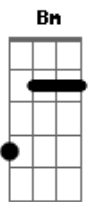

© ukulele-chords.com