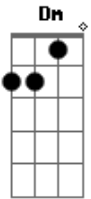

(repeat some 6 times)

Dm G D Dm (x 2)

Dm

Dm
She Flew Into The Stormy Sea
F A7
Davy Jones Was Calling Me

Dm
But Heading For Tranquility
Am Dm
The Grey Goose Flew Away

(repeat endlessly)

Acordes

© ukulele-chords.com