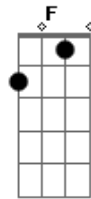

© ukulele-chords.com