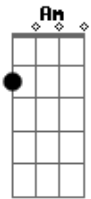

© ukulele-chords.com