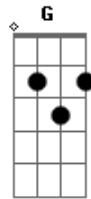

© ukulele-chords.com