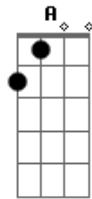

© ukulele-chords.com