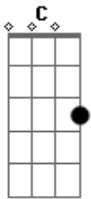

Dm G D Dm (x 2)

Dm (guitar)

Dm
The Grey Goose Was A Steady Boat

F A7
People Said She's Never Float

Dm
One Night When The Moon Was High

Am Dm
The Grey Goose Flew Away

Dm
As We Were Sailing 'Round The Rocks

F A7
The Mate Took Out His Compass Box

(repeat some 6 times)

Dm G D Dm (x 2)

Dm

Dm
She Flew Into The Stormy Sea
F A7
Davy Jones Was Calling Me

Dm
But Heading For Tranquility
Am Dm
The Grey Goose Flew Away

(repeat endlessly)

Acordes

© ukulele-chords.com