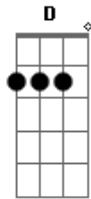

© ukulele-chords.com