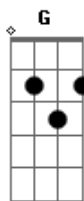

© ukulele-chords.com