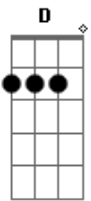

© ukulele-chords.com