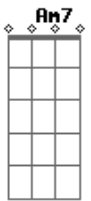

© ukulele-chords.com