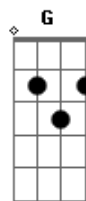

© ukulele-chords.com

© ukulele-chords.com