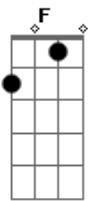

© ukulele-chords.com