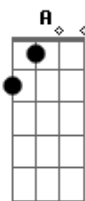

© ukulele-chords.com