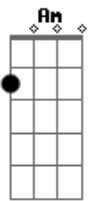

© ukulele-chords.com