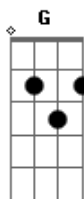

© ukulele-chords.com