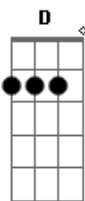

© ukulele-chords.com