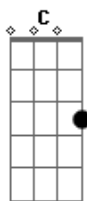

Luis Miguel - Morse Moose And The Grey Goose

Tom: C

Dm Am Dm Am Dm

Dm G D Dm (x 2)

Dm

Dm
Right On Down At The Bottom Of The Sea
Tell Me Are You Receiving Me?
My Name Is Morse Moose And I'm Calling You

(x 2)

Dm G D Dm (x 2)

Dm (guitar)

Dm
The Grey Goose Was A Steady Boat
F A7
People Said She's Never Float
Dm
One Night When The Moon Was High
Am7 Dm
The Grey Goose Flew Away

Dm
As We Were Sailing 'Round The Rocks
F A7
The Mate Took Out His Compass Box
Dm

And Said The Wind Is Like A Fox
Am7 Dm
But The Grey Goose Flew Away

Dm
When Out Upon The Open Sea
F A7
The Admiral, The Mate And Me
Dm
Prepared To Face Eternity
Am7 Dm
But The Grey Goose Flew Away

Dm F A7
Dm Am7 Dm

(repeat some 6 times)

Dm G D Dm (x 2)

Dm

Dm
She Flew Into The Stormy Sea
F A7
Davy Jones Was Calling Me
Dm
But Heading For Tranquility
Am7 Dm
The Grey Goose Flew Away
(repeat endlessly)

Acordes

© ukulele-chords.com