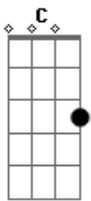

Luis Miguel - Morse Moose And The Grey Goose

Tom: C

Dm Am Dm Am Dm

Dm G D Dm (x 2)

Dm

Dm
Right On Down At The Bottom Of The Sea
Tell Me Are You Receiving Me?
My Name Is Morse Moose And I'm Calling You

(x 2)

Dm G D Dm (x 2)

Dm (guitar)

Dm
The Grey Goose Was A Steady Boat
F A7
People Said She's Never Float
Dm
One Night When The Moon Was High
Am7 Dm
The Grey Goose Flew Away

Dm
As We Were Sailing 'Round The Rocks
F A7
The Mate Took Out His Compass Box
Dm

And Said The Wind Is Like A Fox
Am7 Dm
But The Grey Goose Flew Away

Dm
When Out Upon The Open Sea
F A7
The Admiral, The Mate And Me
Dm
Prepared To Face Eternity
Am7 Dm
But The Grey Goose Flew Away

Dm F A7
Dm Am7 Dm

(repeat some 6 times)

Dm G D Dm (x 2)

Dm

Dm
She Flew Into The Stormy Sea
F A7
Davy Jones Was Calling Me
Dm
But Heading For Tranquility
Am7 Dm
The Grey Goose Flew Away

(repeat endlessly)

Acordes

© ukulele-chords.com