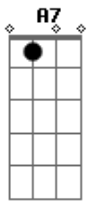

© ukulele-chords.com