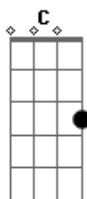

Luis Miguel - Morse Moose And The Grey Goose

Tom: C

Dm Am Dm Am Dm

Dm G D Dm (x 2)

Dm

Dm
Right On Down At The Bottom Of The Sea
Tell Me Are You Receiving Me?
My Name Is Morse Moose And I'm Calling You

(x 2)

Dm G D Dm (x 2)

Dm (guitar)

Dm
The Grey Goose Was A Steady Boat
F A7
People Said She's Never Float
Dm
One Night When The Moon Was High
Am7 Dm
The Grey Goose Flew Away

Dm
As We Were Sailing 'Round The Rocks
F A7
The Mate Took Out His Compass Box
Dm

And Said The Wind Is Like A Fox
Am7 Dm
But The Grey Goose Flew Away

Dm
When Out Upon The Open Sea
F A7
The Admiral, The Mate And Me
Dm
Prepared To Face Eternity
Am7 Dm
But The Grey Goose Flew Away

Dm F A7
Dm Am7 Dm

(repeat some 6 times)

Dm G D Dm (x 2)

Dm

Dm
She Flew Into The Stormy Sea
F A7
Davy Jones Was Calling Me
Dm
But Heading For Tranquility
Am7 Dm
The Grey Goose Flew Away
(repeat endlessly)

Acordes

© ukulele-chords.com