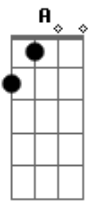

© ukulele-chords.com