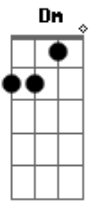

© ukulele-chords.com