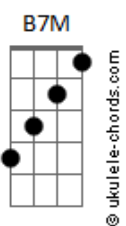

Luis Alberto Spinetta - Only Love Can Sustain

tom:
Gb

Intro: F#7M

[Primeira Parte]

F#7M E7M
Please don't fade away -my little honey
F#7M Fm7
Cause you always come around
F#7M E7M
Please don't care a thing lovely friendly
F#7M Fm7
Things are going to change

[Refrão]

Bbm7 Abm7
Always be within my arms, little darling
Bbm7 Abm7
Since I met you, I would stay in our common body
Bbm7 Abm7
Never hurt me because I hear
G7M Gbadd9 Ab7
A sound wherever only love can sustain
Abm7 C#7M (C#7M B7M)

Acordes

Love is so far from beyond

[Segunda Parte]

F#7M E7M
Please don't say a word ?little darling
F#7M Fm7
Things are going to change
F#7M Fm7
Don't you fade away i see the valley
F#7M Fm7
And love is just ahead

[Refrão 2]

Bbm7 Abm7
I'll never leave you from my arms, little darling
Bbm7 Abm7
Since I need you I will stay in our common body
Bbm7 Abm7
Never hurt me because I hear
G7M Gbadd9 Ab7
A sound wherever only love can sustain
Abm7 C#7M C#7M B7M
Love you're so far from beyond