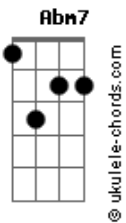

Luis Alberto Spinetta - Only Love Can Sustain

tom:
Gb

Intro: F#7M

[Primeira Parte]

F#7M E7M
Please don't fade away -my little honey
F#7M Fm7
Cause you always come around
F#7M E7M
Please don't care a thing lovely friendly
F#7M Fm7
Things are going to change

[Refrão]

Bbm7 Abm7
Always be within my arms, little darling
Bbm7 Abm7
Since I met you, I would stay in our common body
Bbm7 Abm7
Never hurt me because I hear
G7M Gbadd9 Ab7
A sound wherever only love can sustain
Abm7 C#7M (C#7M B7M)

Acordes

Love is so far from beyond

[Segunda Parte]

F#7M E7M
Please don't say a word ?little darling
F#7M Fm7
Things are going to change
F#7M Fm7
Don't you fade away i see the valley
F#7M Fm7
And love is just ahead

[Refrão 2]

Bbm7 Abm7
I'll never leave you from my arms, little darling
Bbm7 Abm7
Since I need you I will stay in our common body
Bbm7 Abm7
Never hurt me because I hear
G7M Gbadd9 Ab7
A sound wherever only love can sustain
Abm7 C#7M C#7M B7M
Love you're so far from beyond