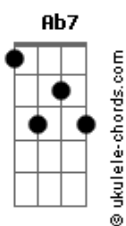

Luis Alberto Spinetta - Only Love Can Sustain

tom:
Gb

Intro: F#7M

[Primeira Parte]

F#7M E7M
Please don't fade away -my little honey
F#7M Fm7
Cause you always come around
F#7M E7M
Please don't care a thing lovely friendly
F#7M Fm7
Things are going to change

[Refrão]

Bbm7 Abm7
Always be within my arms, little darling
Bbm7 Abm7
Since I met you, I would stay in our common body
Bbm7 Abm7
Never hurt me because I hear
G7M Gbadd9 Ab7
A sound wherever only love can sustain
Abm7 C#7M (C#7M B7M)

Acordes

Love is so far from beyond

[Segunda Parte]

F#7M E7M
Please don't say a word ?little darling
F#7M Fm7
Things are going to change
F#7M Fm7
Don't you fade away i see the valley
F#7M Fm7
And love is just ahead

[Refrão 2]

Bbm7 Abm7
I'll never leave you from my arms, little darling
Bbm7 Abm7
Since I need you I will stay in our common body
Bbm7 Abm7
Never hurt me because I hear
G7M Gbadd9 Ab7
A sound wherever only love can sustain
Abm7 C#7M C#7M B7M
Love you're so far from beyond