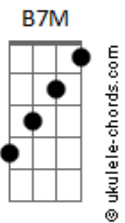

Luis Alberto Spinetta - Only Love Can Sustain

tom:
Gb

Intro: F#7M

[Primeira Parte]

F#7M E7M
Please don't fade away -my little honey
F#7M Fm7
Cause you always come around
F#7M E7M
Please don't care a thing lovely friendly
F#7M Fm7
Things are going to change

[Refrão]

Bbm7 Abm7
Always be within my arms, little darling
Bbm7 Abm7
Since I met you, I would stay in our common body
Bbm7 Abm7
Never hurt me because I hear
G7M Gbadd9 Ab7
A sound wherever only love can sustain
Abm7 C#7M (C#7M B7M)

Acordes

Love is so far from beyond

[Segunda Parte]

F#7M E7M
Please don't say a word ?little darling
F#7M Fm7
Things are going to change
F#7M Fm7
Don't you fade away i see the valley
F#7M Fm7
And love is just ahead

[Refrão 2]

Bbm7 Abm7
I'll never leave you from my arms, little darling
Bbm7 Abm7
Since I need you I will stay in our common body
Bbm7 Abm7
Never hurt me because I hear
G7M Gbadd9 Ab7
A sound wherever only love can sustain
Abm7 C#7M C#7M B7M
Love you're so far from beyond