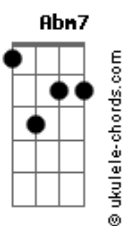

Luis Alberto Spinetta - Only Love Can Sustain

tom:
Gb

Intro: F#7M

[Primeira Parte]

F#7M E7M
Please don't fade away -my little honey
F#7M Fm7
Cause you always come around
F#7M E7M
Please don't care a thing lovely friendly
F#7M Fm7
Things are going to change

[Refrão]

Bbm7 Abm7
Always be within my arms, little darling
Bbm7 Abm7
Since I met you, I would stay in our common body
Bbm7 Abm7
Never hurt me because I hear
G7M Gbadd9 Ab7
A sound wherever only love can sustain
Abm7 C#7M (C#7M B7M)

Acordes

Love is so far from beyond

[Segunda Parte]

F#7M E7M
Please don't say a word ?little darling
F#7M Fm7
Things are going to change
F#7M Fm7
Don't you fade away i see the valley
F#7M Fm7
And love is just ahead

[Refrão 2]

Bbm7 Abm7
I'll never leave you from my arms, little darling
Bbm7 Abm7
Since I need you I will stay in our common body
Bbm7 Abm7
Never hurt me because I hear
G7M Gbadd9 Ab7
A sound wherever only love can sustain
Abm7 C#7M C#7M B7M
Love you're so far from beyond