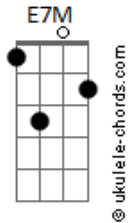

Luis Alberto Spinetta - Only Love Can Sustain

tom:
Gb

Intro: F#7M

[Primeira Parte]

F#7M E7M
Please don't fade away -my little honey
F#7M Fm7
Cause you always come around
F#7M E7M
Please don't care a thing lovely friendly
F#7M Fm7
Things are going to change

[Refrão]

Bbm7 Abm7
Always be within my arms, little darling
Bbm7 Abm7
Since I met you, I would stay in our common body
Bbm7 Abm7
Never hurt me because I hear
G7M Gbadd9 Ab7
A sound wherever only love can sustain
Abm7 C#7M (C#7M B7M)

Acordes

Love is so far from beyond

[Segunda Parte]

F#7M E7M
Please don't say a word ?little darling
F#7M Fm7
Things are going to change
F#7M Fm7
Don't you fade away i see the valley
F#7M Fm7
And love is just ahead

[Refrão 2]

Bbm7 Abm7
I'll never leave you from my arms, little darling
Bbm7 Abm7
Since I need you I will stay in our common body
Bbm7 Abm7
Never hurt me because I hear
G7M Gbadd9 Ab7
A sound wherever only love can sustain
Abm7 C#7M C#7M B7M
Love you're so far from beyond