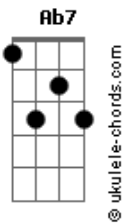

Luis Alberto Spinetta - Only Love Can Sustain

tom:
Gb

Intro: F#7M

[Primeira Parte]

F#7M E7M
Please don't fade away -my little honey
F#7M Fm7
Cause you always come around
F#7M E7M
Please don't care a thing lovely friendly
F#7M Fm7
Things are going to change

[Refrão]

Bbm7 Abm7
Always be within my arms, little darling
Bbm7 Abm7
Since I met you, I would stay in our common body
Bbm7 Abm7
Never hurt me because I hear
G7M Gbadd9 Ab7
A sound wherever only love can sustain
Abm7 C#7M (C#7M B7M)

Acordes

Love is so far from beyond

[Segunda Parte]

F#7M E7M
Please don't say a word ?little darling
F#7M Fm7
Things are going to change
F#7M Fm7
Don't you fade away i see the valley
F#7M Fm7
And love is just ahead

[Refrão 2]

Bbm7 Abm7
I'll never leave you from my arms, little darling
Bbm7 Abm7
Since I need you I will stay in our common body
Bbm7 Abm7
Never hurt me because I hear
G7M Gbadd9 Ab7
A sound wherever only love can sustain
Abm7 C#7M C#7M B7M
Love you're so far from beyond