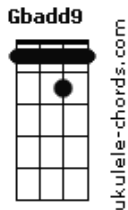

Luis Alberto Spinetta - Only Love Can Sustain

tom:
Gb

Intro: F#7M

[Primeira Parte]

F#7M E7M
Please don't fade away -my little honey
F#7M Fm7
Cause you always come around
F#7M E7M
Please don't care a thing lovely friendly
F#7M Fm7
Things are going to change

[Refrão]

Bbm7 Abm7
Always be within my arms, little darling
Bbm7 Abm7
Since I met you, I would stay in our common body
Bbm7 Abm7
Never hurt me because I hear
G7M Gbadd9 Ab7
A sound wherever only love can sustain
Abm7 C#7M (C#7M B7M)

Acordes

Love is so far from beyond

[Segunda Parte]

F#7M E7M
Please don't say a word ?little darling
F#7M Fm7
Things are going to change
F#7M Fm7
Don't you fade away i see the valley
F#7M Fm7
And love is just ahead

[Refrão 2]

Bbm7 Abm7
I'll never leave you from my arms, little darling
Bbm7 Abm7
Since I need you I will stay in our common body
Bbm7 Abm7
Never hurt me because I hear
G7M Gbadd9 Ab7
A sound wherever only love can sustain
Abm7 C#7M C#7M B7M
Love you're so far from beyond

[Final] Db7M