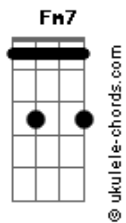

Luis Alberto Spinetta - Only Love Can Sustain

tom:
Gb

Intro: F#7M

[Primeira Parte]

F#7M E7M
Please don't fade away -my little honey
F#7M Fm7
Cause you always come around
F#7M E7M
Please don't care a thing lovely friendly
F#7M Fm7
Things are going to change

[Refrão]

Bbm7 Abm7
Always be within my arms, little darling
Bbm7 Abm7
Since I met you, I would stay in our common body
Bbm7 Abm7
Never hurt me because I hear
G7M Gbadd9 Ab7
A sound wherever only love can sustain
Abm7 C#7M (C#7M B7M)

Acordes

Love is so far from beyond

[Segunda Parte]

F#7M E7M
Please don't say a word ?little darling
F#7M Fm7
Things are going to change
F#7M Fm7
Don't you fade away i see the valley
F#7M Fm7
And love is just ahead

[Refrão 2]

Bbm7 Abm7
I'll never leave you from my arms, little darling
Bbm7 Abm7
Since I need you I will stay in our common body
Bbm7 Abm7
Never hurt me because I hear
G7M Gbadd9 Ab7
A sound wherever only love can sustain
Abm7 C#7M C#7M B7M
Love you're so far from beyond