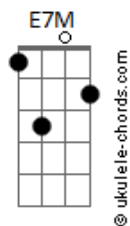

Luis Alberto Spinetta - Only Love Can Sustain

tom:
Gb

Intro: F#7M

[Primeira Parte]

F#7M E7M
Please don't fade away -my little honey
F#7M Fm7
Cause you always come around
F#7M E7M
Please don't care a thing lovely friendly
F#7M Fm7
Things are going to change

[Refrão]

Bbm7 Abm7
Always be within my arms, little darling
Bbm7 Abm7
Since I met you, I would stay in our common body
Bbm7 Abm7
Never hurt me because I hear
G7M Gbadd9 Ab7
A sound wherever only love can sustain
Abm7 C#7M (C#7M B7M)

Acordes

Love is so far from beyond

[Segunda Parte]

F#7M E7M
Please don't say a word ?little darling
F#7M Fm7
Things are going to change
F#7M Fm7
Don't you fade away i see the valley
F#7M Fm7
And love is just ahead

[Refrão 2]

Bbm7 Abm7
I'll never leave you from my arms, little darling
Bbm7 Abm7
Since I need you I will stay in our common body
Bbm7 Abm7
Never hurt me because I hear
G7M Gbadd9 Ab7
A sound wherever only love can sustain
Abm7 C#7M C#7M B7M
Love you're so far from beyond