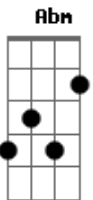

© ukulele-chords.com