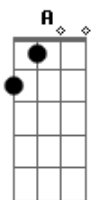

ukulele-chords.com

© ukulele-chords.com